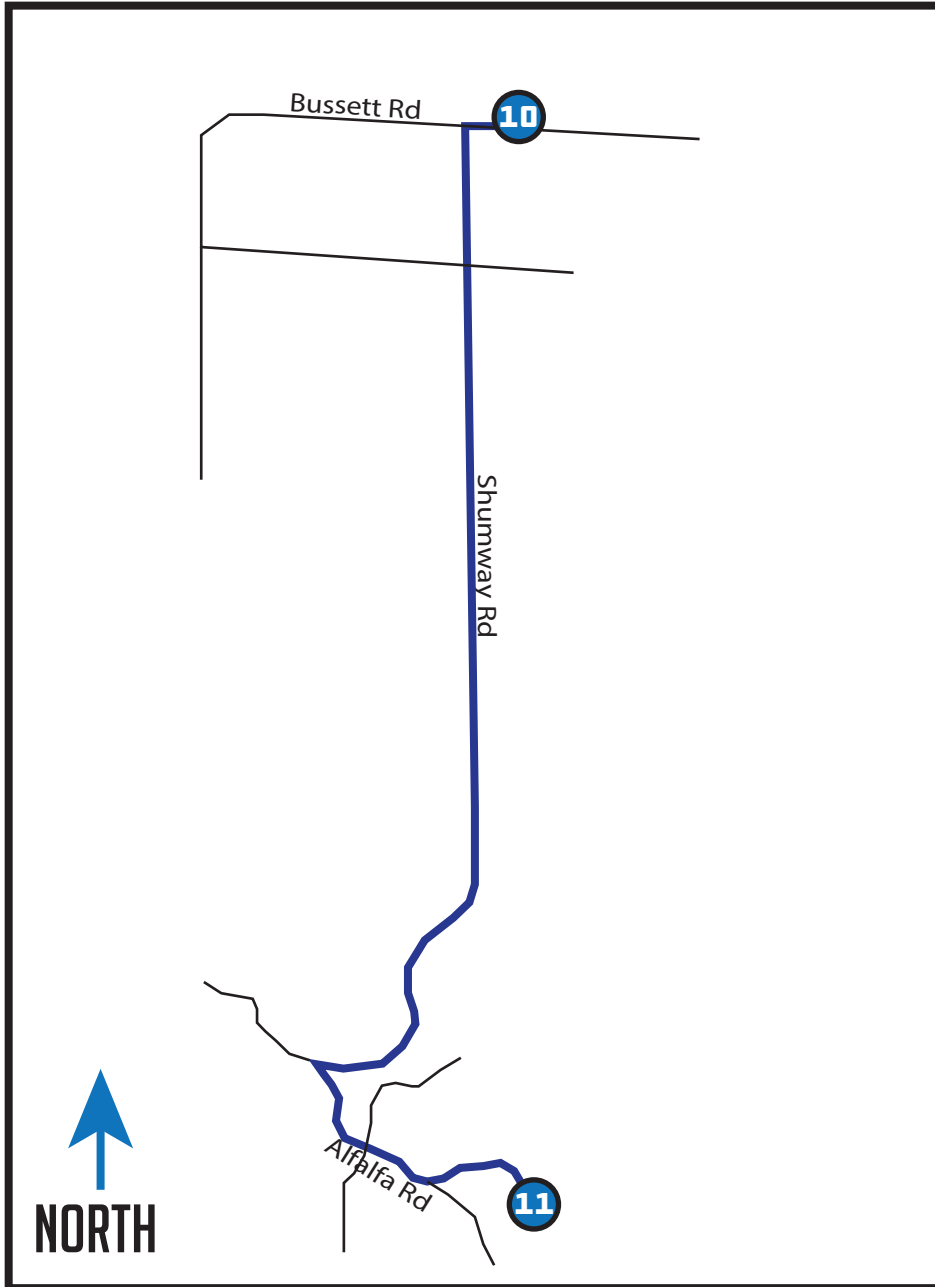

# LEG 11

# 5.2 MI | MODERATE

**LEG DESCRIPTION:** This leg starts out with a tough uphill and rewards you with a downhill finish

**EXCHANGE 11 ADDRESS:** Rid Rock Riders, 17037 Alfalfa Road, Powell Butte, OR 97753

**EXCHANGE 11 GPS:** 44.150621, -121.042459

## DIRECTIONS

- ← 0.2 Turn LEFT onto Shumway Rd
- ↑ 3.7 Continue onto SW Brasada Ranch Rd
- ↑ 3.9 Continue onto S Shumway Rd
- ← 4.0 Turn LEFT onto Alfalfa Rd
- 5.2 Arrive at Exchange 11

Scan for Ride With GPS Map