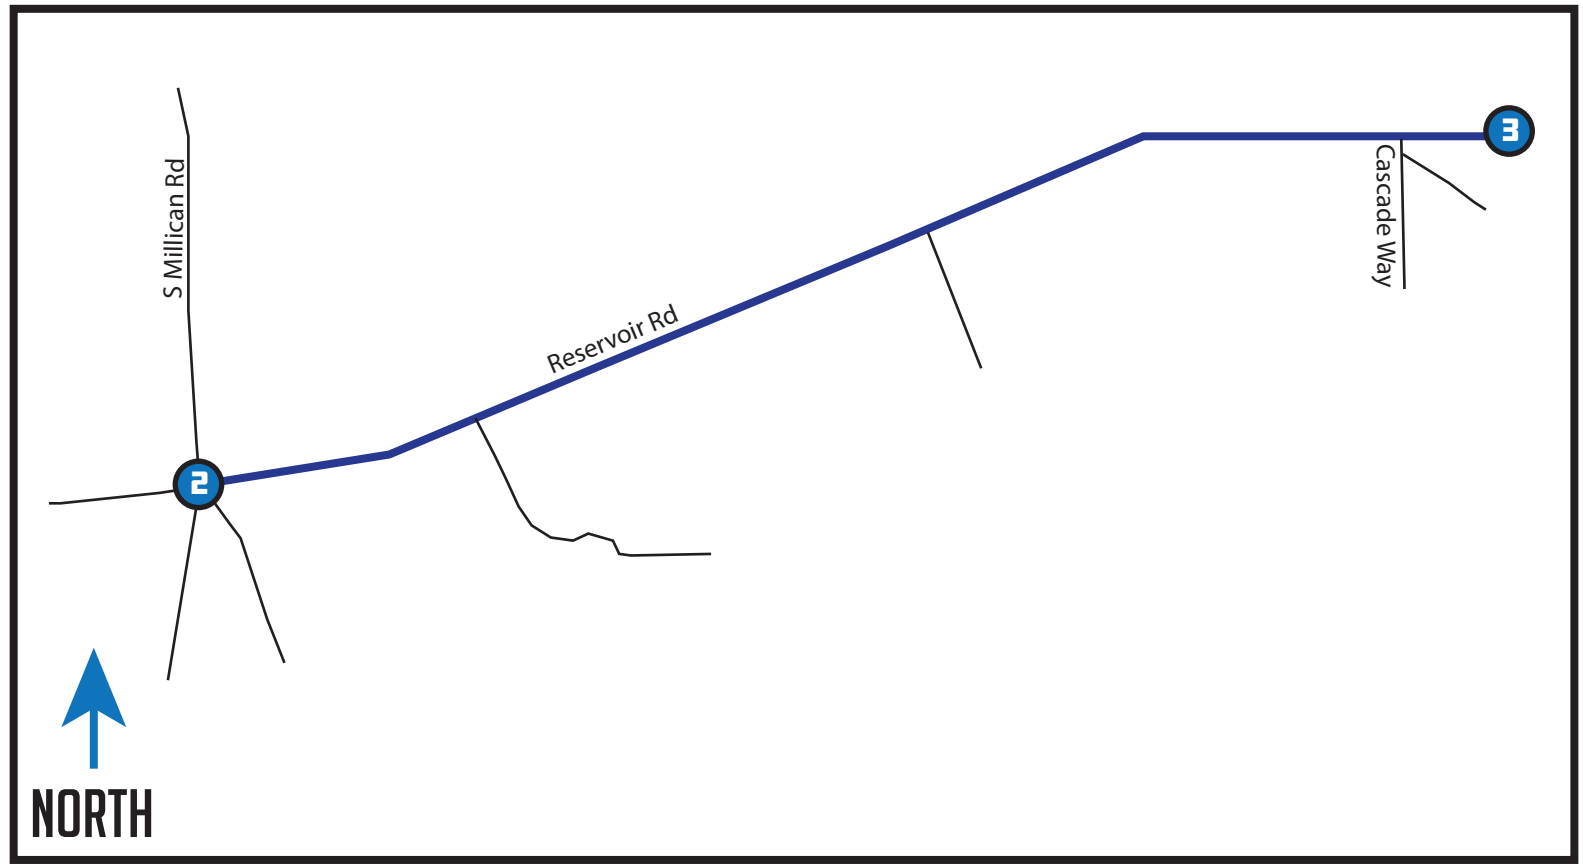

LEG 3

5.0 MI | MODERATE

LEG DESCRIPTION: This straight route keeps you on a slow but steady incline the whole way through

EXCHANGE 3 ADDRESS: Reservoir Road HOV Play Area, 2400 S Reservoir Rd, Prineville, OR

EXCHANGE 3 GPS: 44.081199, -120.821160

DIRECTIONS

5.0 Arrive at Exchange 3

Scan for Ride With GPS Map

Total Elevation Gain: 253
 Total Elevation Loss: -9
 Net Elevation: +244