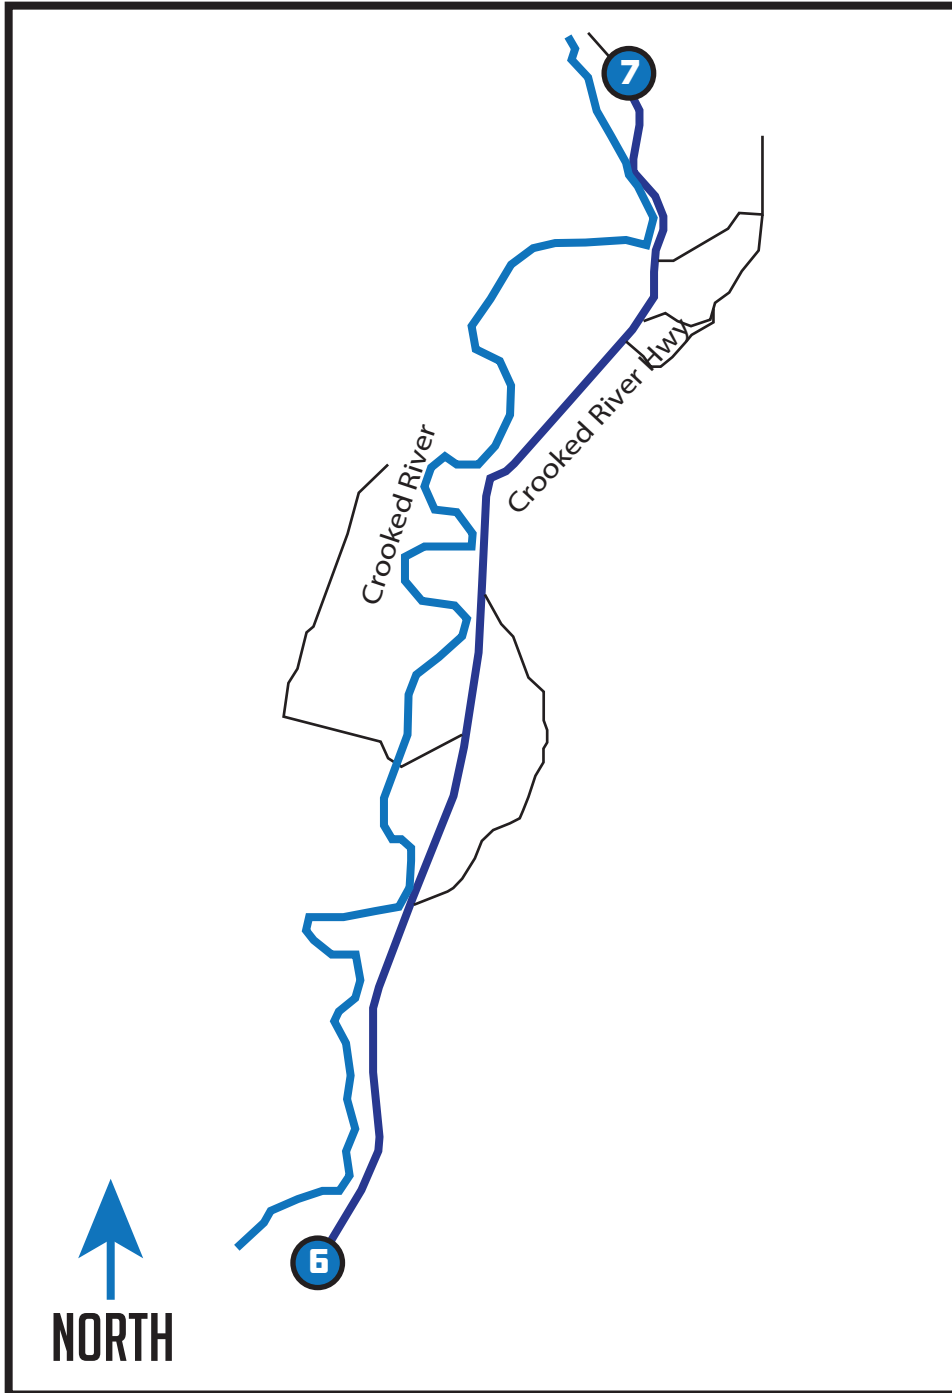

# LEG 7

# 5.0 MI | EASY

**LEG DESCRIPTION:** This easy-rated leg winds you along the Crooked River as you head into Prineville

**EXCHANGE 7 ADDRESS:** Crooked River Park, Main St, Prineville, OR 97754

**EXCHANGE 7 GPS:** 44.288985, -120.844058

## DIRECTIONS

5.0 Arrive at Exchange 7

Scan for Ride With GPS Map

**Total Elevation Gain: 79**  
**Total Elevation Loss: -144**  
**Net Elevation: -61**