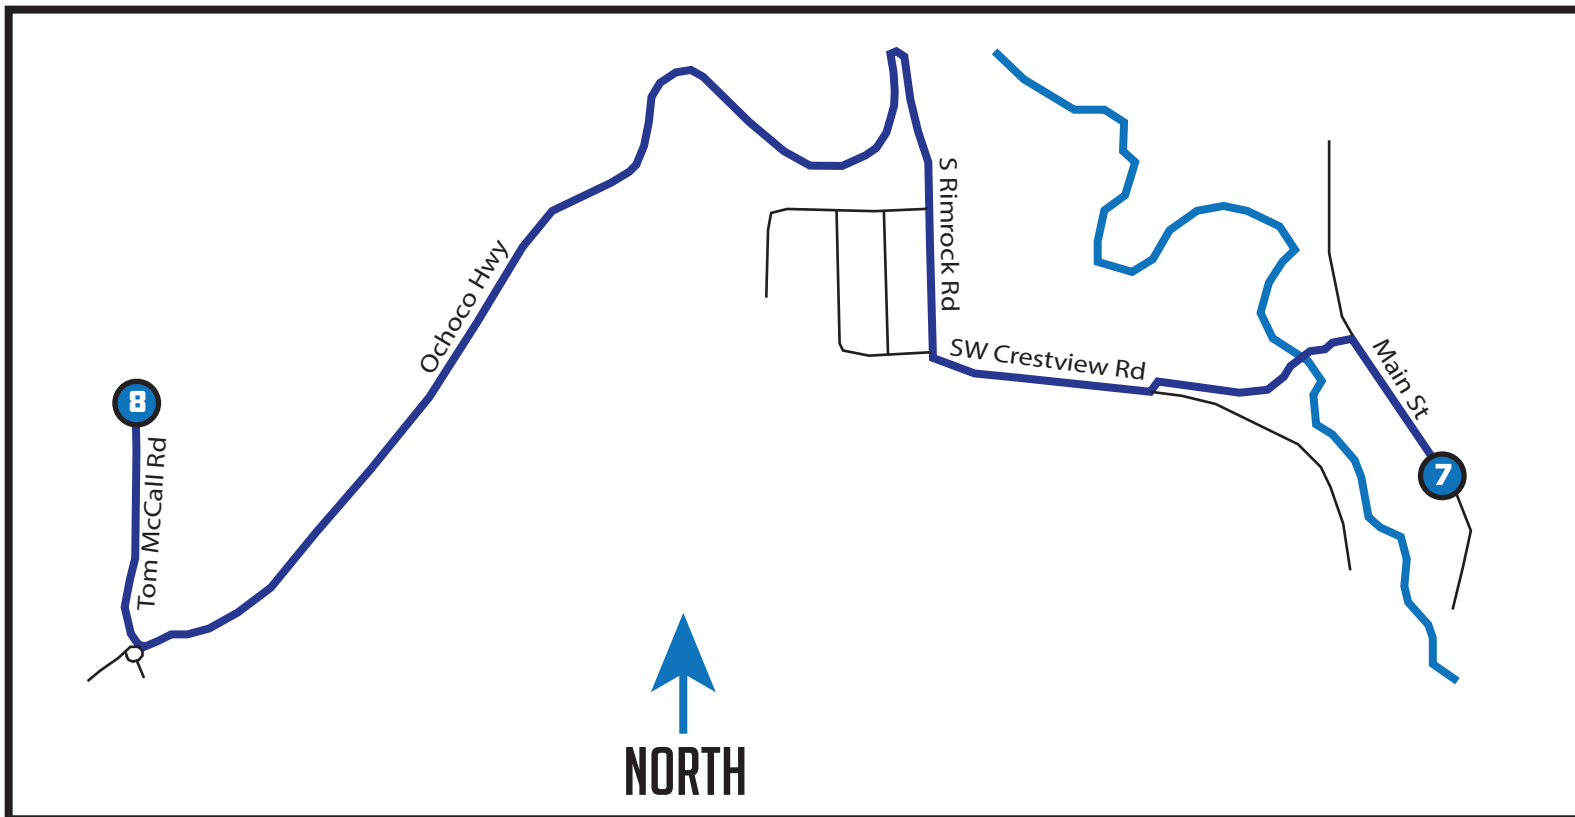

LEG 8

4.0 MI | HARD

LEG DESCRIPTION: Although this leg is short, it'll surprise you with some killer elevation at the half way point!

EXCHANGE 8 ADDRESS: BTL Liners, 3451 Empire Dr, Prineville, OR 97754

EXCHANGE 8 GPS: 44.292347, -120.888772

DIRECTIONS

- ← 0.2 Turn LEFT onto path
- 0.7 Turn RIGHT onto SW Crestview Rd
- 1.0 Turn RIGHT onto S Rimrock Rd
- 3.6 Take first exit at traffic circle
- 4.0 Arrive at Exchange 8

Scan for Ride With GPS Map

Total Elevation Gain: 408

Total Elevation Loss: 40

Net Elevation: 368