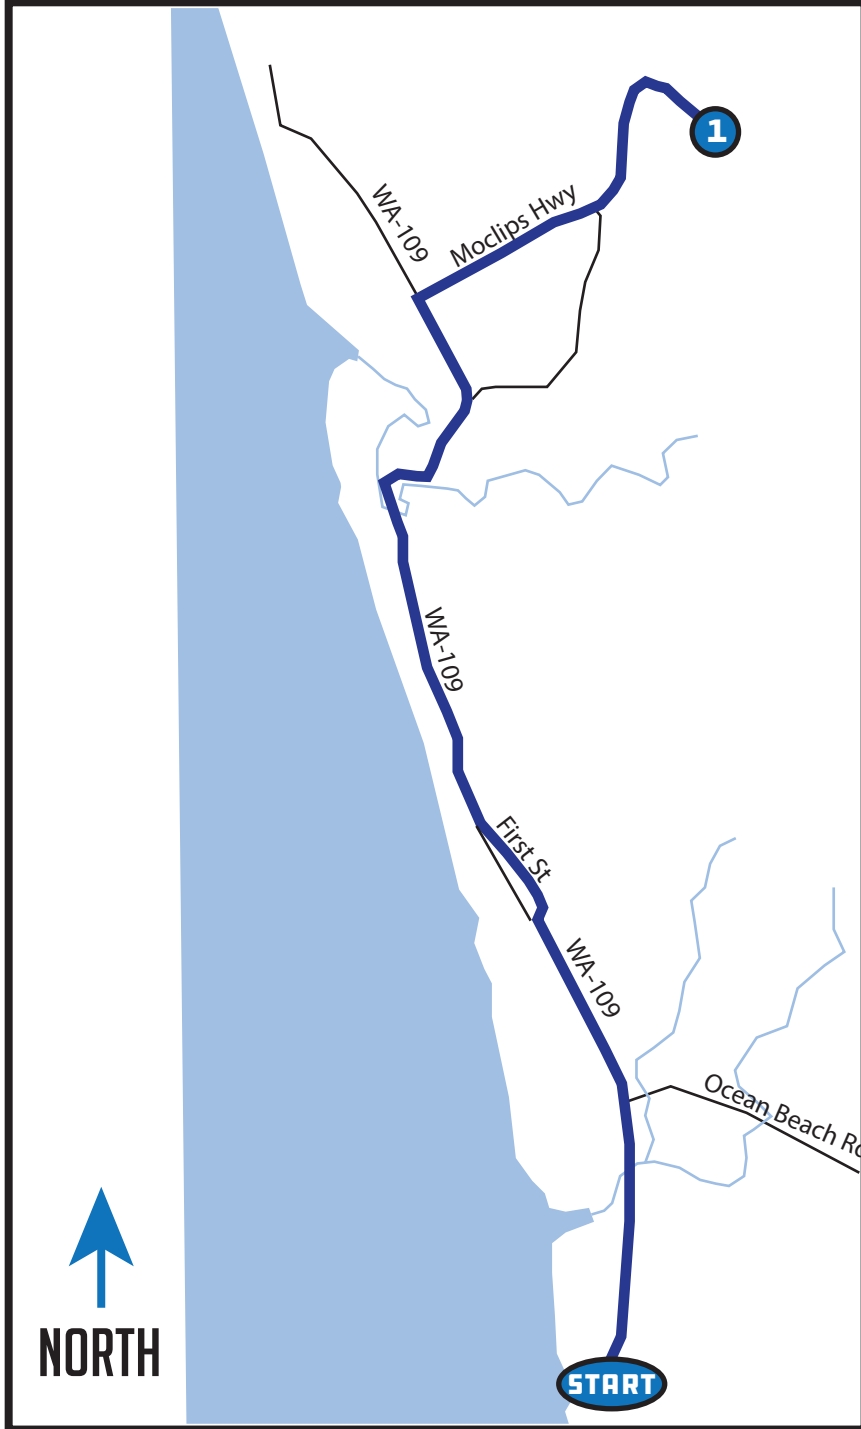

LEG 1

5.4 MI | HARD

EXCHANGE 1 ADDRESS: N/A- use GPS coordinates

EXCHANGE 1 GPS: 47.255629, -124.191165

DIRECTIONS

- 1.6 Turn **RIGHT** onto 1st Street
- ↑ 1.8 Continue onto Hwy 109
- 3.9 Turn **RIGHT** onto Moclips Hwy
- 5.4 Arrive at Exchange 1

Total Elevation Gain: 354
Total Elevation Loss: -205
Net Elevation: 149