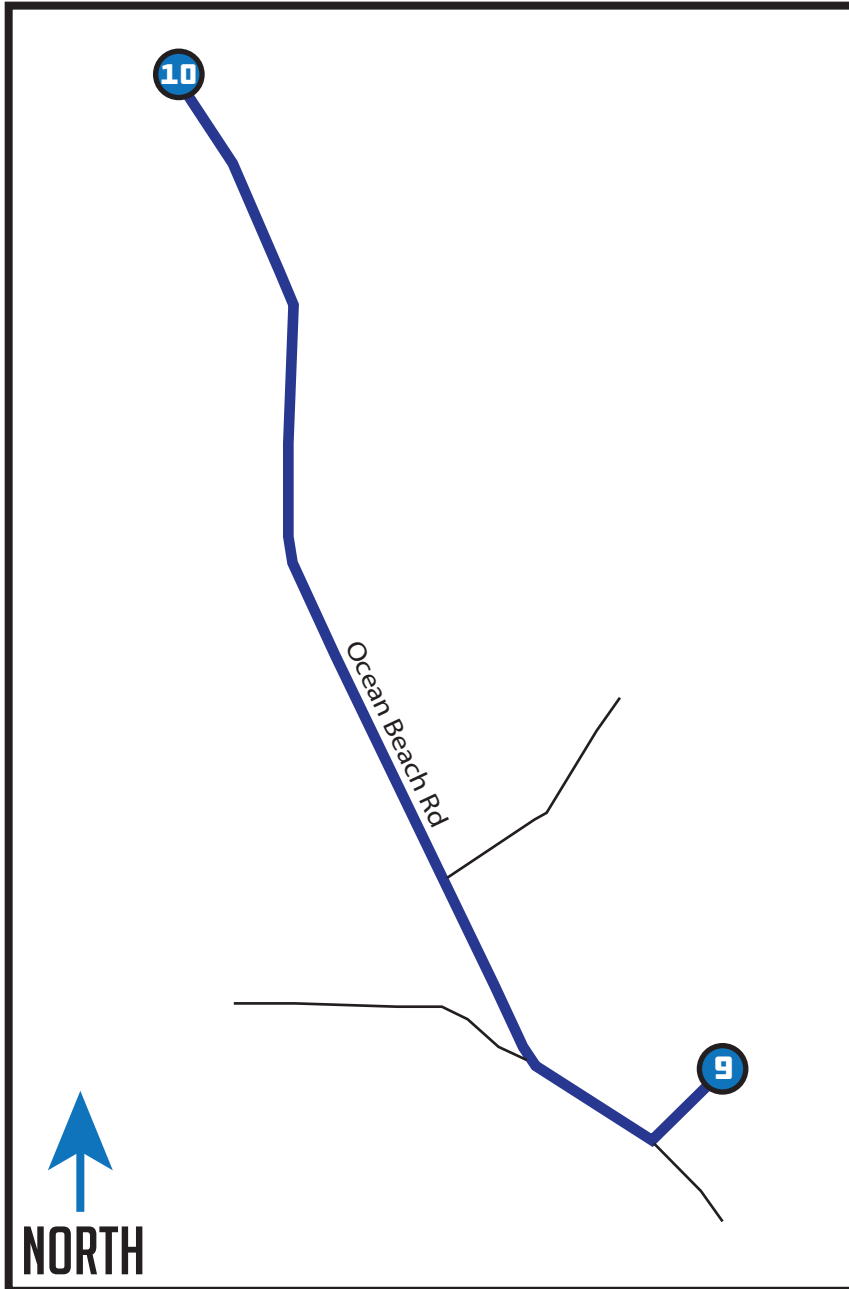

LEG 10

5.0 MI | EASY

EXCHANGE 10 ADDRESS: N/A- use GPS coordinates

EXCHANGE 10 GPS: 47.167590, -124.108335

DIRECTIONS

- 0.4 Turn RIGHT onto Ocean Beach Rd
- 5.0 Arrive at Exchange 10

Total Elevation Gain: 101
Total Elevation Loss: -93
Net Elevation: 8