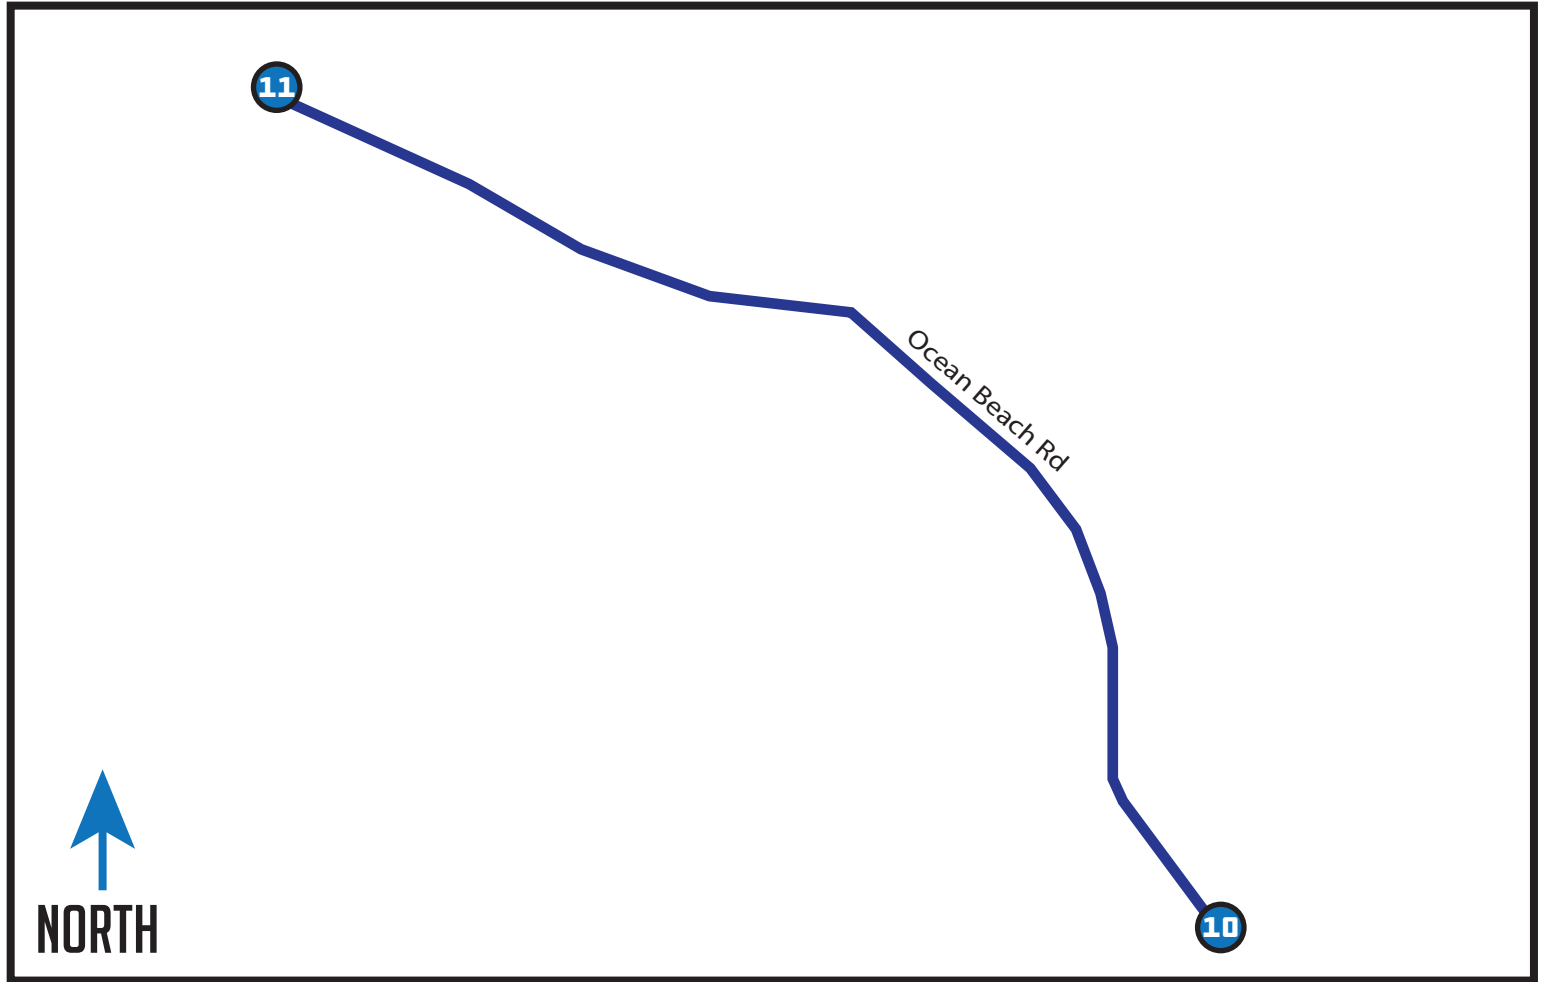

LEG 11

3.8 MI | MODERATE

EXCHANGE 11 ADDRESS: N/A- use GPS coordinates

EXCHANGE 11 GPS: 47.200920, -124.164195

DIRECTIONS

3.8 Arrive at Exchange 11

Total Elevation Gain: 123
Total Elevation Loss: -126
Net Elevation: -3