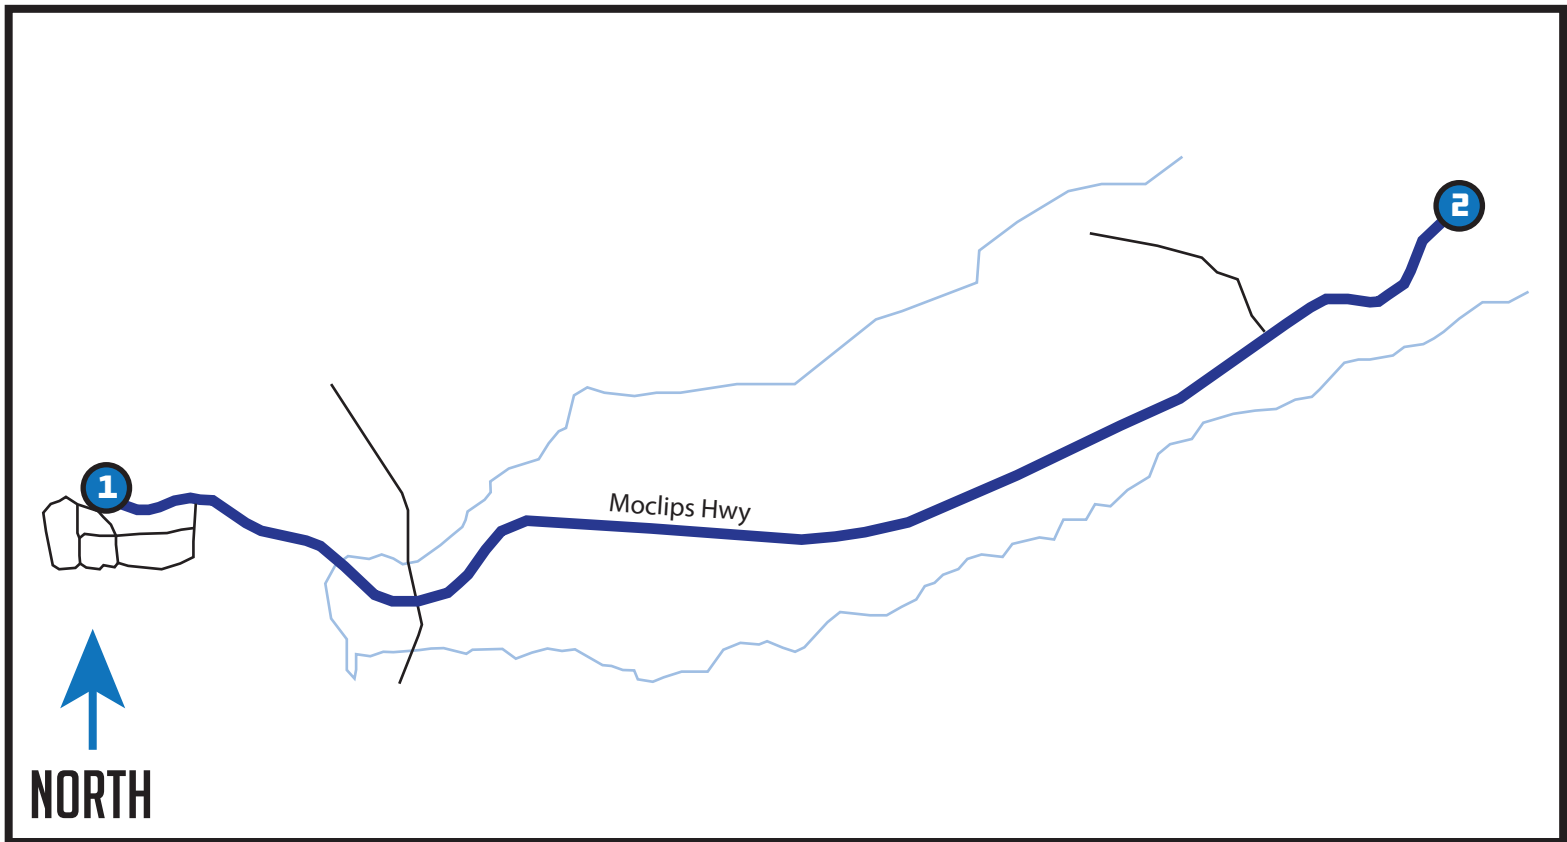

LEG 2

3.9 MI

MODERATE

EXCHANGE 2 ADDRESS: N/A- Use GPS coordinat

EXCHANGE 2 GPS: 47.265991, -124.117852

DIRECTIONS

3.9 Arrive at Exchange 2

Total Elevation Gain: 189
Total Elevation Loss: -142
Net Elevation: +47