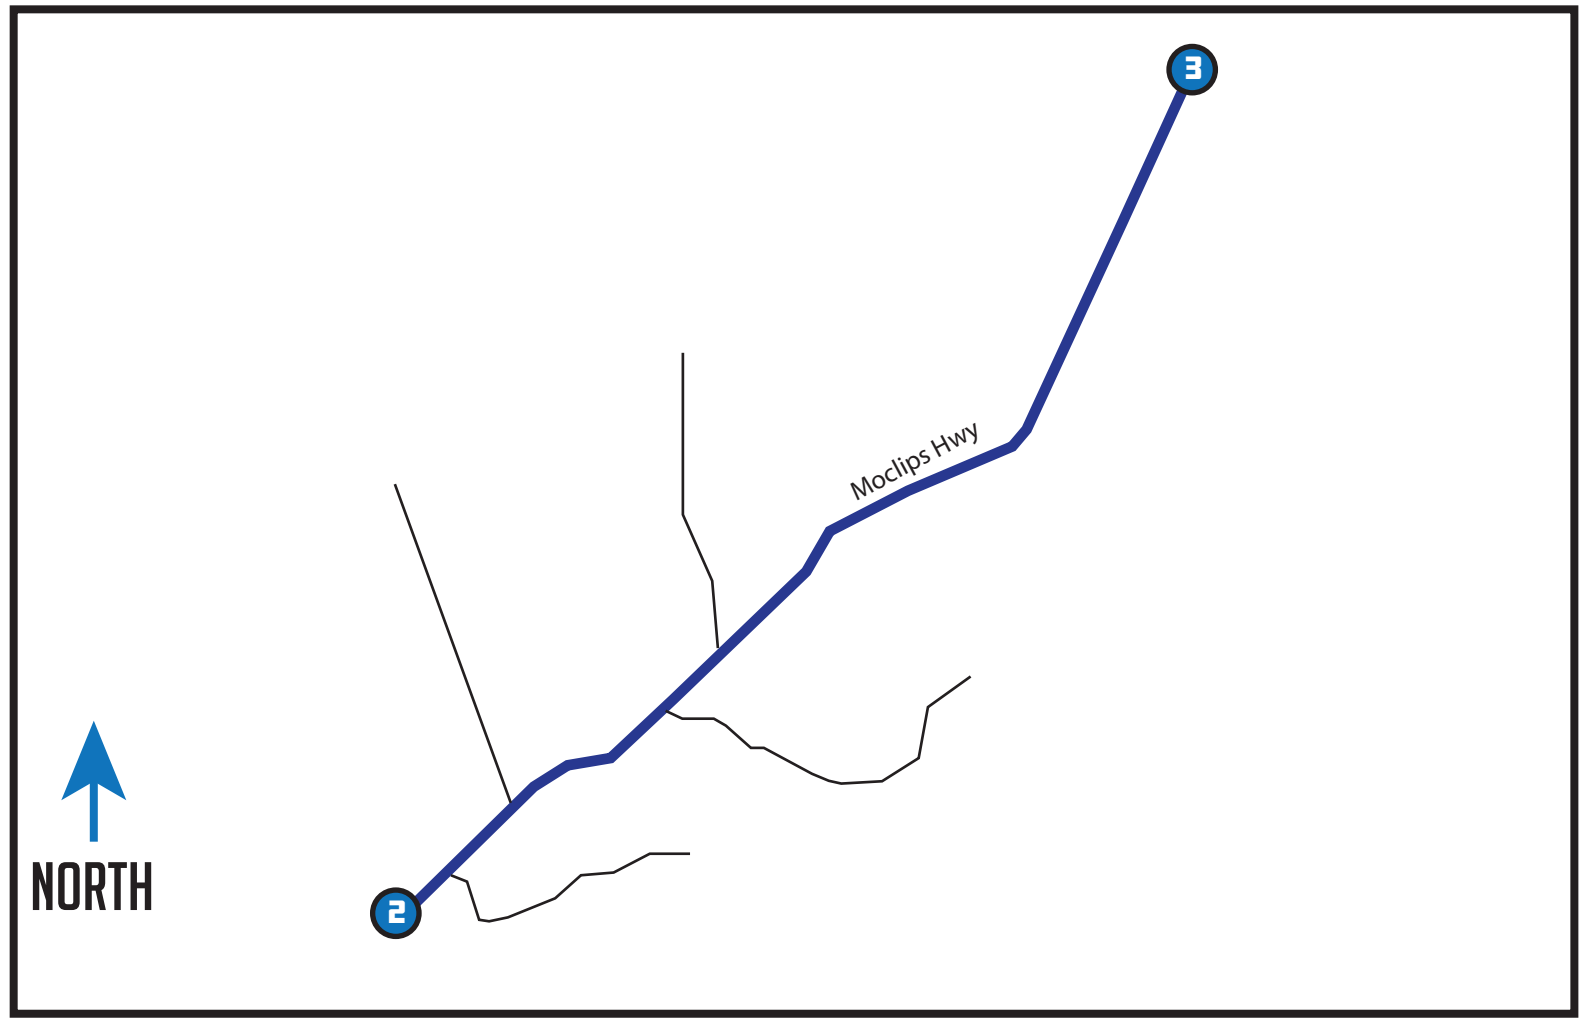

LEG 3 4.5 MI | MODERATE

EXCHANGE 3 ADDRESS: N/A- use GPS coordinates

EXCHANGE 3 GPS: 47.312422, -124.054445

DIRECTIONS

4.5 Arrive at Exchange 3

Total Elevation Gain: 111
 Total Elevation Loss: -60
 Net Elevation: +51