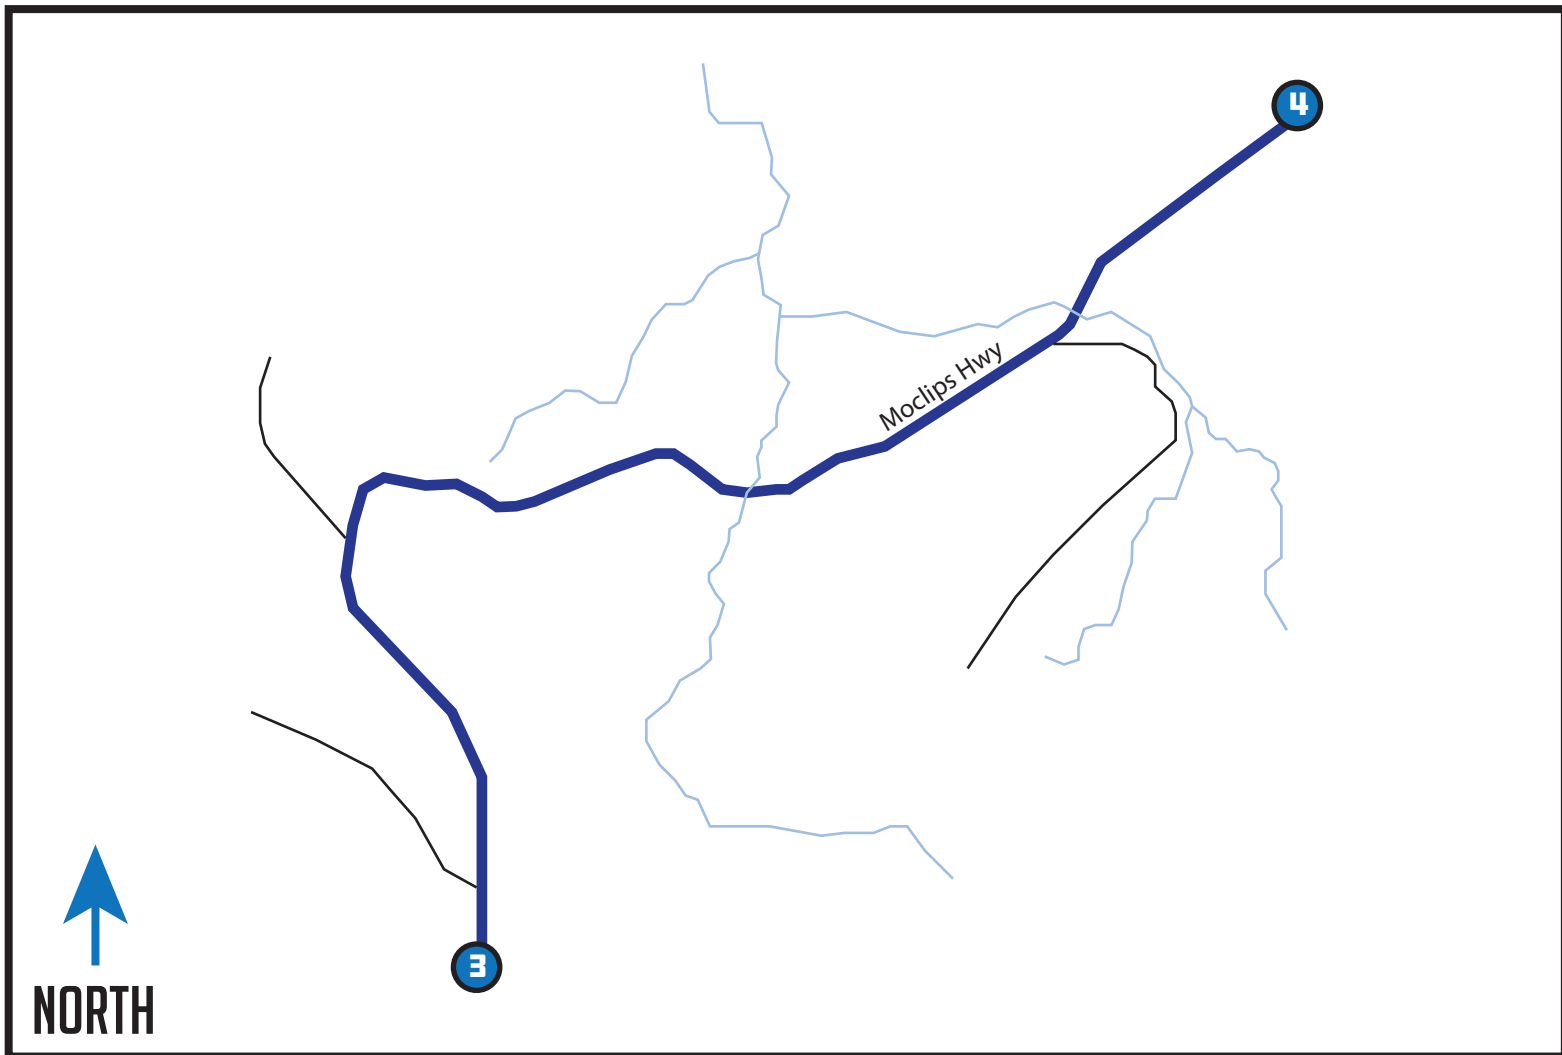

LEG 4

6.0 MI | MODERATE

EXCHANGE 4 ADDRESS: Quinault National Fish Hatchery, 3 Sockeye Rd, Humptulips, WA 98552

EXCHANGE 4 GPS: 47.358177, -123.990214

DIRECTIONS

6.0 Arrive at Exchange 4

Total Elevation Gain: 115
Total Elevation Loss: -241
Net Elevation: -126