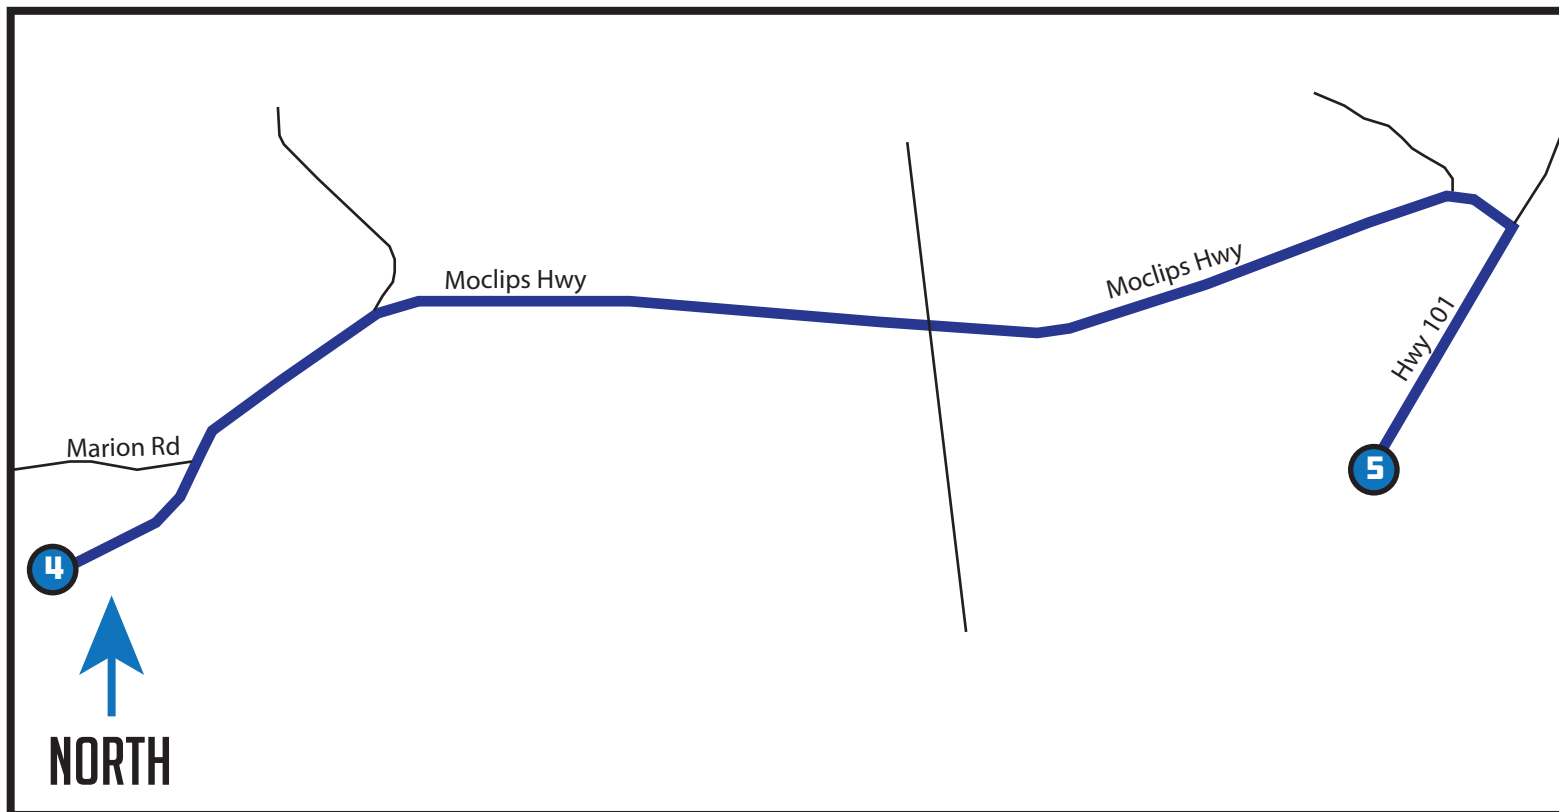

# LEG 5

# 5.3 MI | HARD

**EXCHANGE 5 ADDRESS:** Quinault-Neilton Storage, 4881 US-101, Humptulips, WA 98552

**EXCHANGE 5 GPS:** 47.362181, -123.911448

## DIRECTIONS

→ 4.5 Turn RIGHT onto US 101

5.3 Arrive at Exchange 5

Total Elevation Gain: 204

Total Elevation Loss: -47

Net Elevation: -157