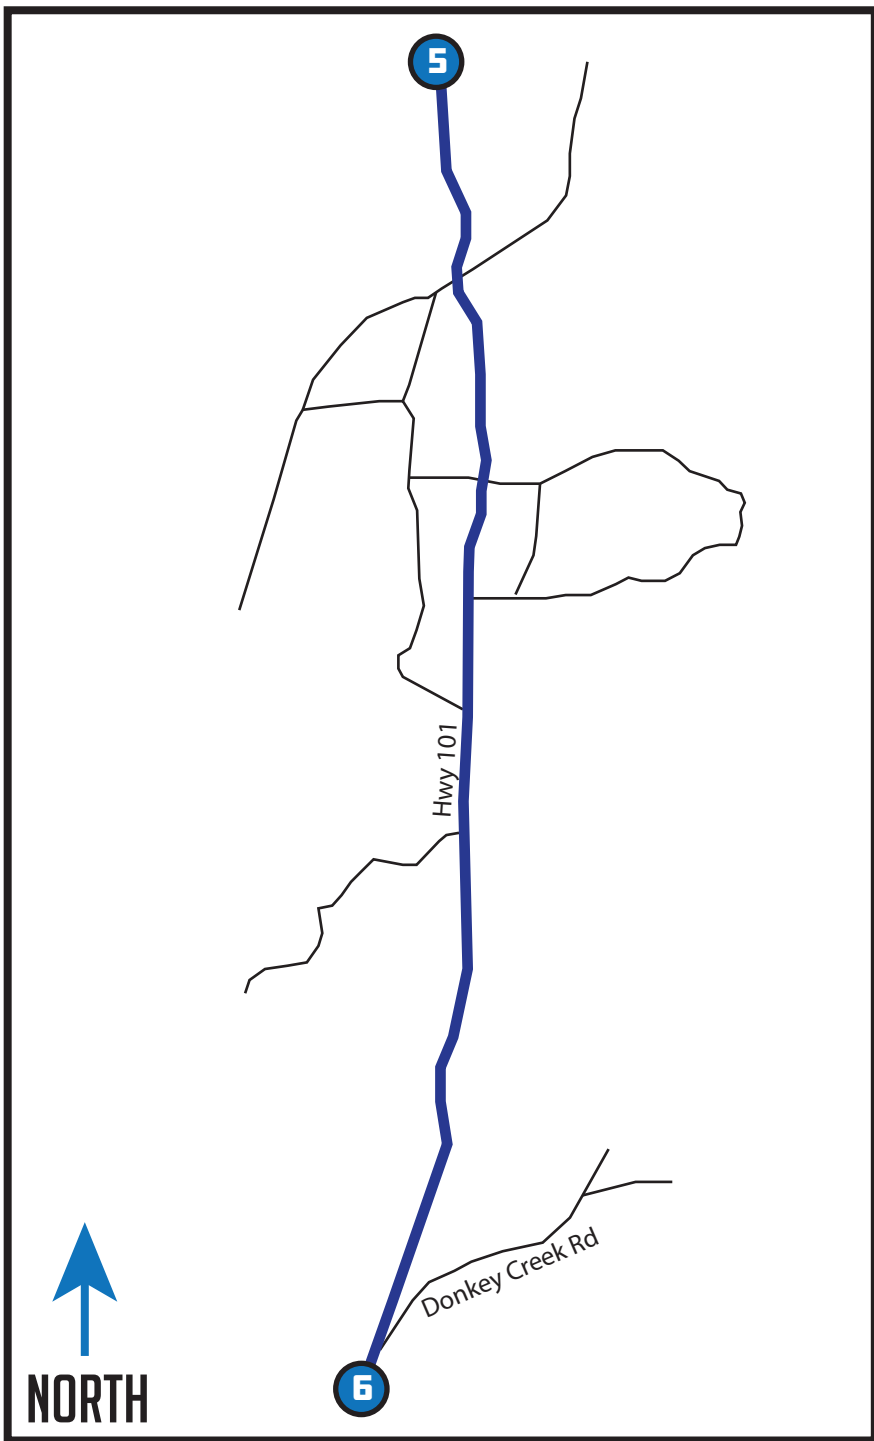

# LEG 6

# MODERATE

**EXCHANGE 6 ADDRESS:** Promised Land Recreation Area, 3515 US-101, Humptulips, WA 98552

**EXCHANGE 6 GPS:** 47.263953, -123.920119

## DIRECTIONS

7.0 Arrive at Exchange 6

Total Elevation Gain: 225  
Total Elevation Loss: -326  
Net Elevation: -101