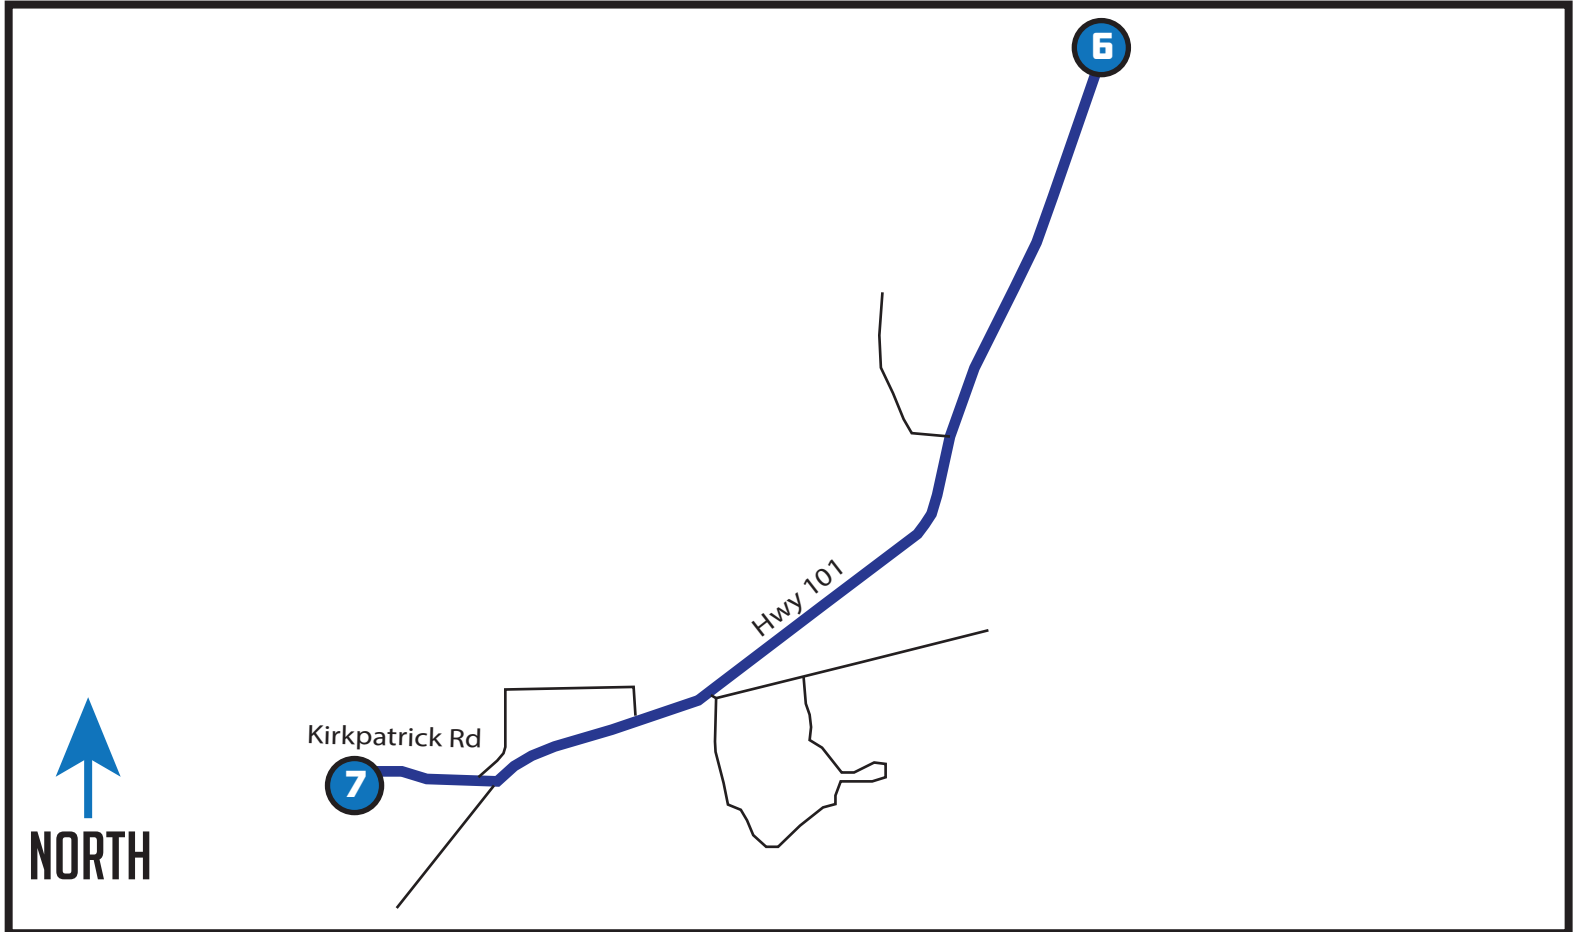

# LEG 7

# 3.5 MI | EASY

**EXCHANGE 7 ADDRESS:** Big Spruce Resort, 7 Riverview Dr, Hoquiam, WA 98550

**EXCHANGE 7 GPS:** 47.232778, -123.969136

## DIRECTIONS

- 3.1 Turn **RIGHT** onto Kirkpatrick Rd
- 3.5 Arrive at Exchange 7

Total Elevation Gain: 29  
Total Elevation Loss: -129  
Net Elevation: -100