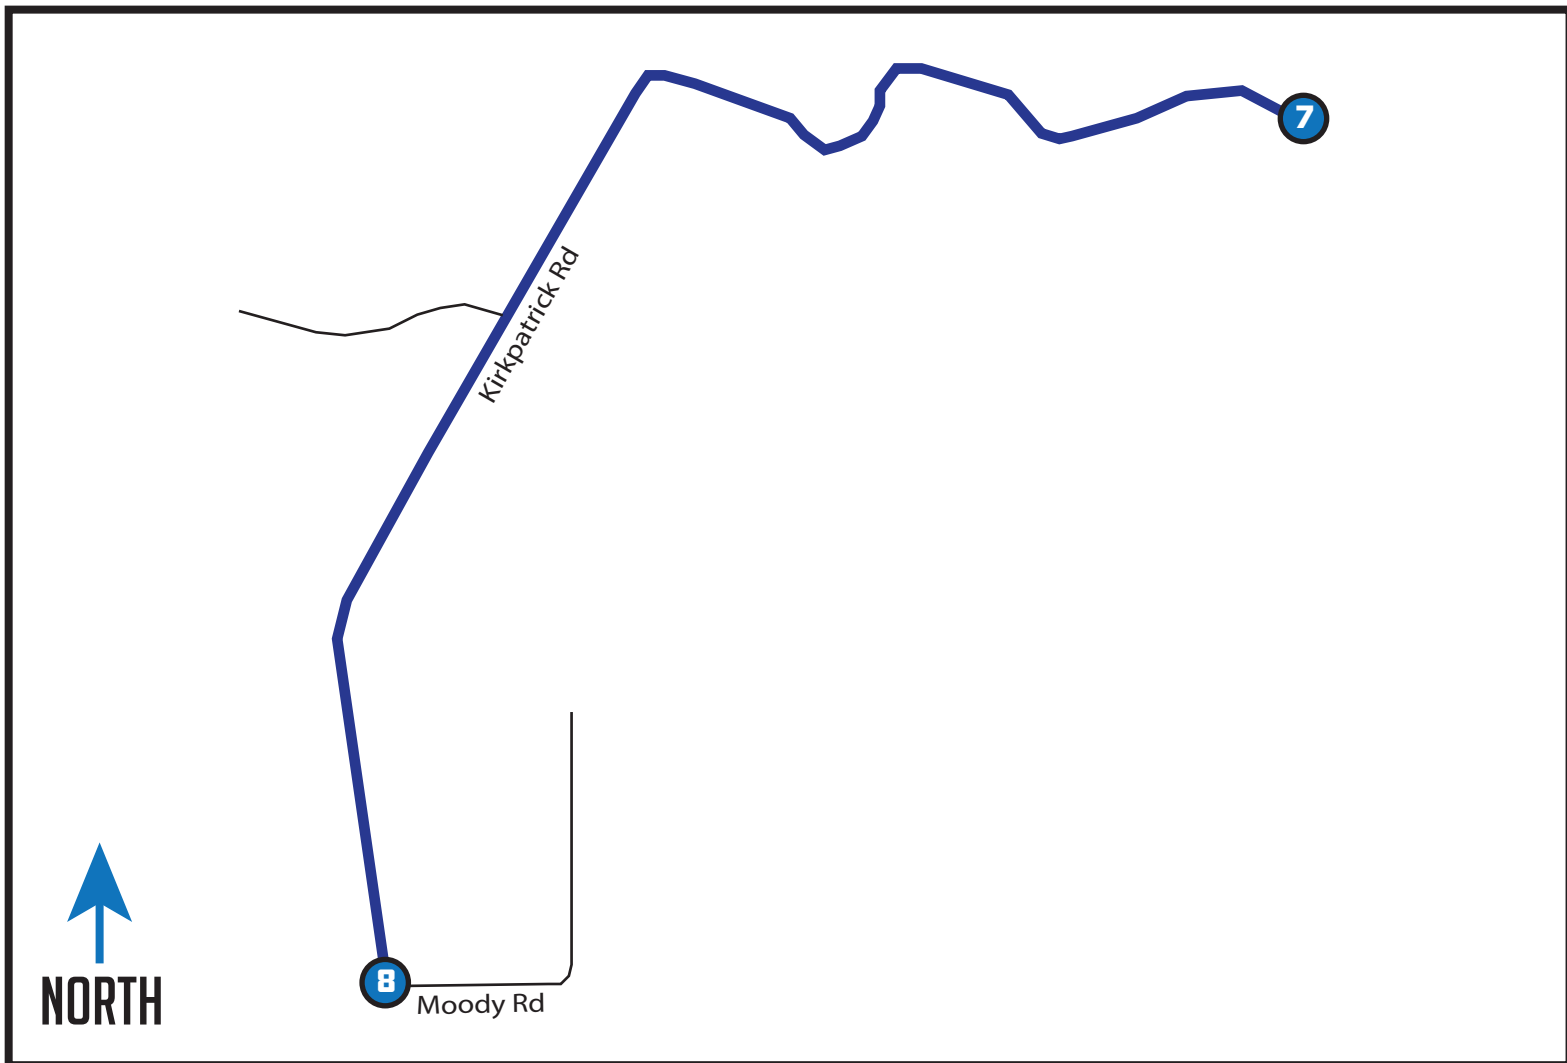

LEG 8

4.5 MI | MODERATE

EXCHANGE 8 ADDRESS: Kirkpatrick Road and Moody Road, Hoquiam, WA

EXCHANGE 8 GPS: 47.200648, -124.018957

DIRECTIONS

4.5 Arrive at Exchange 8

Total Elevation Gain: 191
Total Elevation Loss: -201
Net Elevation: -10