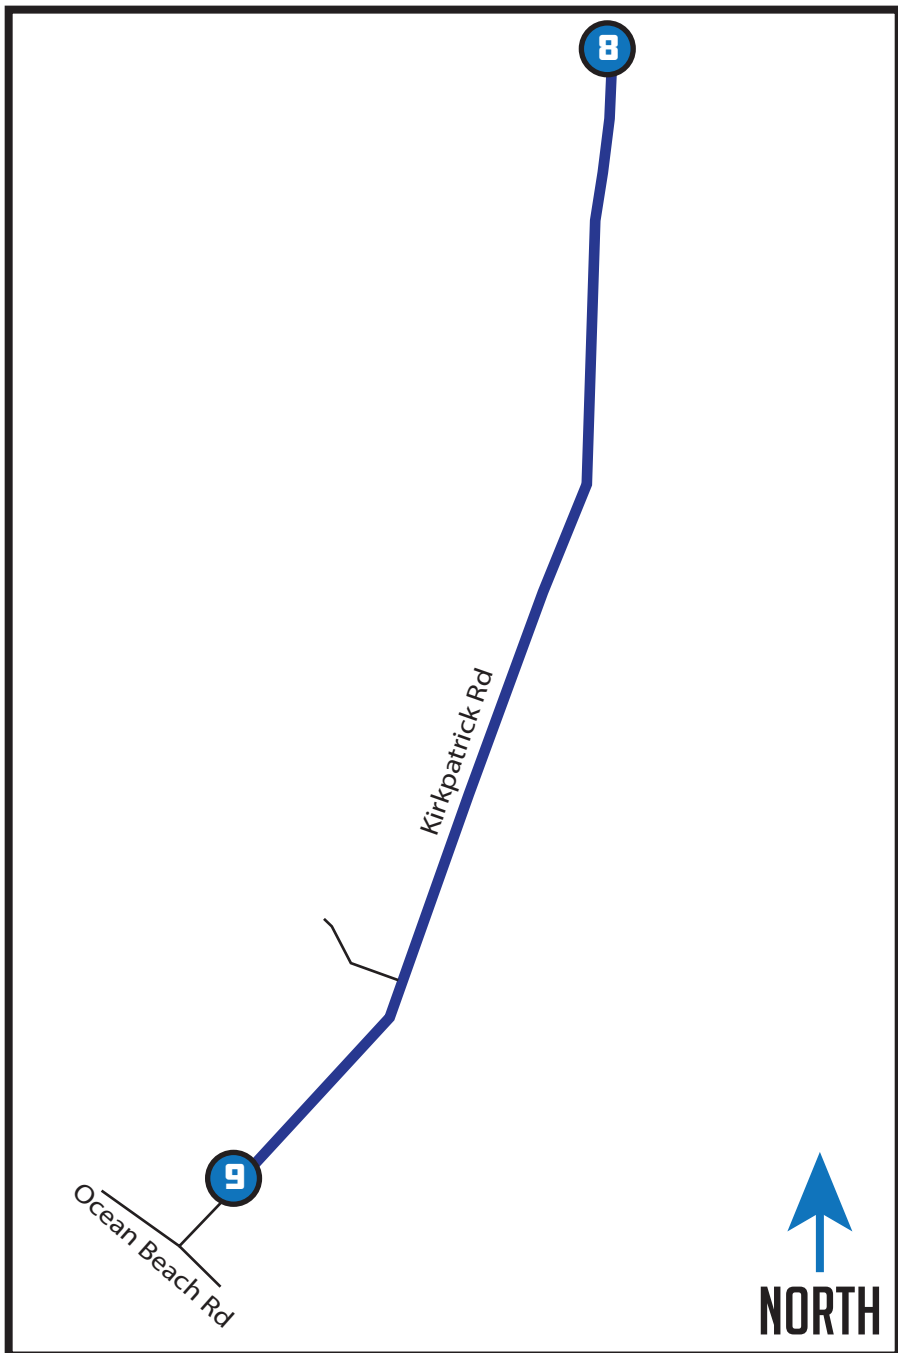

LEG 9

6.7 MI | MODERATE

EXCHANGE 9 ADDRESS: N/A- use GPS Coordinates

EXCHANGE 9 GPS: 47.112318, -124.063322

DIRECTIONS

6.7 Arrive at Exchange 9

Total Elevation Gain: 81
Total Elevation Loss: 149
Net Elevation: -68