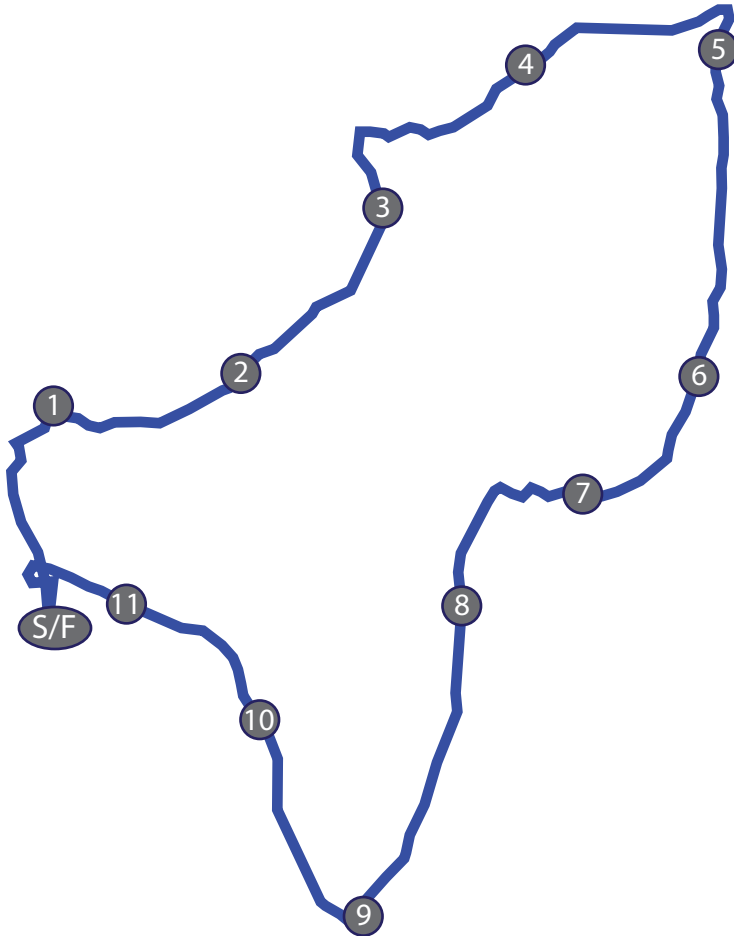

SEABROOK RELAY OVERVIEW

START ADDRESS

21 Seabrook Ave
Pacific Beach, WA 98571

FINISH ADDRESS

130 Merriweather Street
Copalis Crossing, WA 98536

EXCHANGE POINTS

- Exch 1:** 47.255629, -124.191165
- Exch 2:** 47.265991, -124.117852
- Exch 3:** 47.312422, -124.054445
- Exch 4:** Quinault National Fish Hatchery,
3 Sockeye Rd, Humptulips, WA 98552
- Exch 5:** Quinault-Neilton Storage
4881 US-101, Humptulips, WA 98552
- Exch 6:** Promised Land Recreation Area
3515 US-101, Humptulips, WA 98552
- Exch 7:** Big Spruce Resort
7 Riverview Dr, Hoquiam, WA 98550
- Exch 8:** 47.200648, -124.018957
- Exch 9:** 47.112318, -124.063322
- Exch 10:** 47.167590, -124.108335
- Exch 11:** 47.200920, -124.164195

		1st Leg			2nd Leg			Totals/Rankings			
Van	Runner	Leg #	Mileage	Rating	Leg #	Mileage	Rating	Total Miles	Mileage Ranking	Relative Difficulty	Difficulty Ranking
Van 1	1	1	5.4	H	7	3.5	E	8.9	5	9.9	5
Van 1	2	2	3.9	M	8	4.5	M	8.4	6	9.2	6
Van 1	3	3	4.5	M	9	6.7	M	11.2	2	12.3	2
Van 1	4	4	6.0	M	10	5.0	E	11.0	3	11.6	3
Van 1	5	5	5.3	H	11	3.8	M	9.1	4	10.5	4
Van 1	6	6	7.0	M	12	4.6	H	11.6	1	13.2	1

ELEVATION: 1,922FT/-1,916FT
NET: 6FT