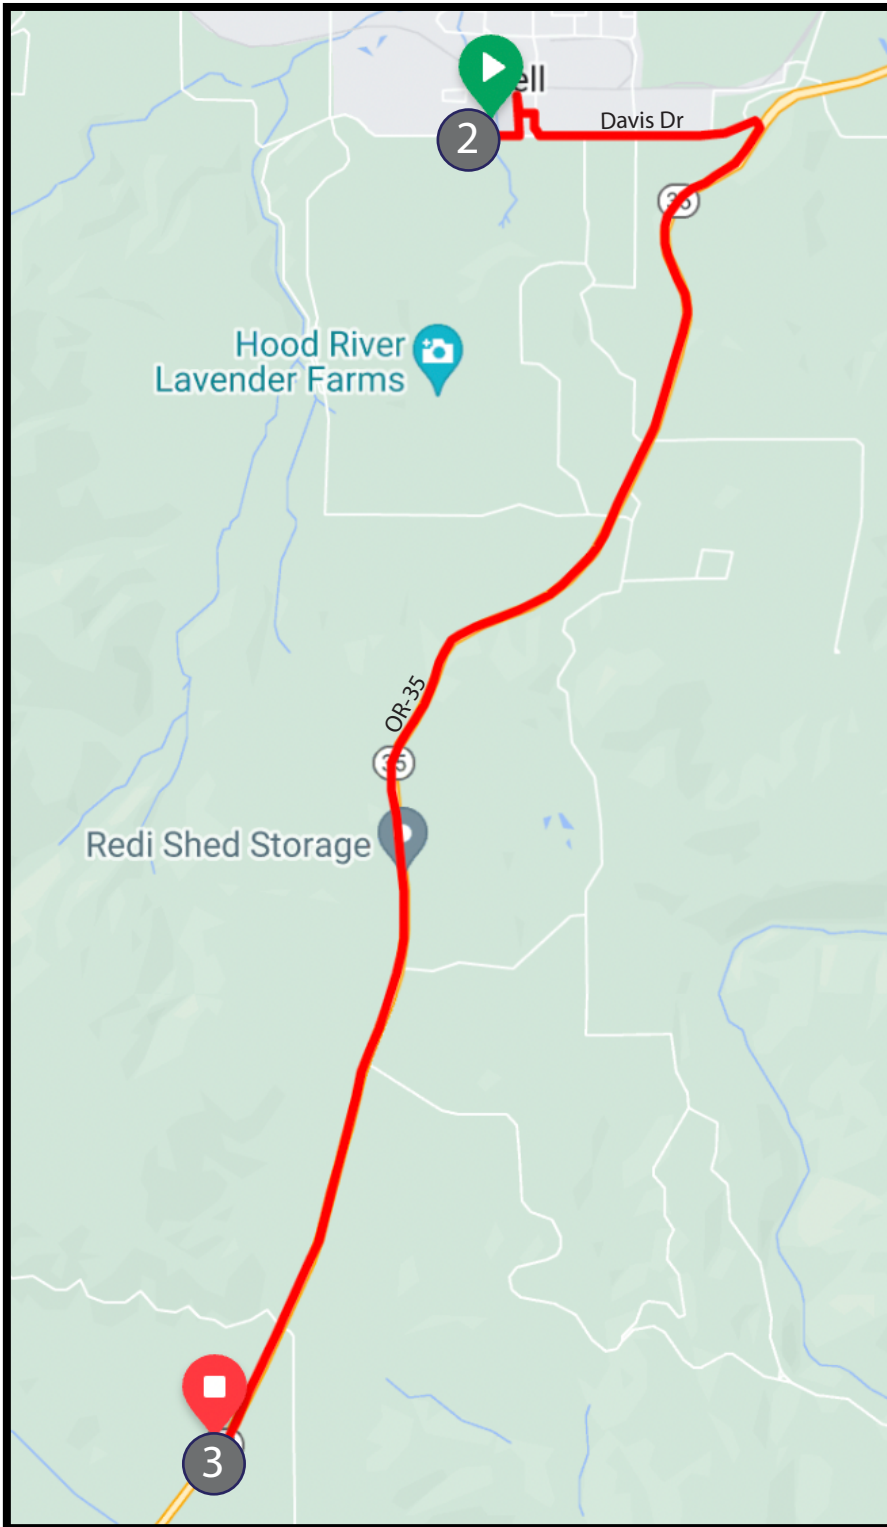

LEG 3

6.2 MILES | HARD

EXCH 3 ADDRESS: Valley Worship Center, 5780 OR-35, Mt Hood, OR 97041

GPS: 45.561494, -121.563329

DIRECTIONS FROM EXCH 2 TO EXCH 3

- ← 0.1 Turn LEFT onto Early Rd
- ← 0.3 Turn LEFT onto Atkinson Dr
- 0.3 Turn RIGHT onto Odell Hwy
- ← 0.4 Turn LEFT onto David Dr
- 1.1 Turn RIGHT onto OR-35 S
- 6.2 Arrive at Exchange 3

<p>ELEVATION: 963FT/-237FT</p> <p>NET: 726FT</p>
--