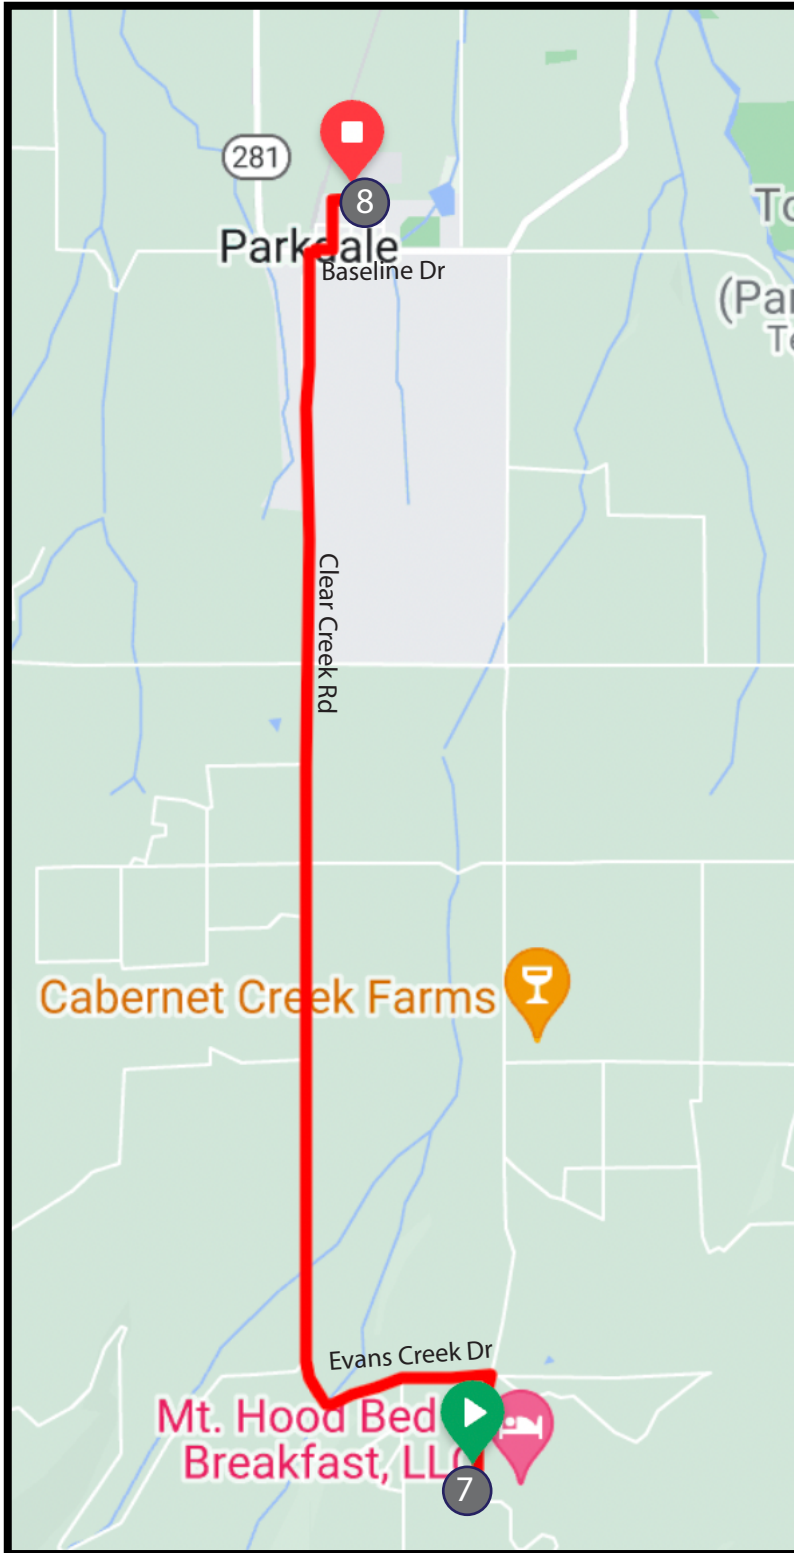

8 LEG 8

3.9 MILES | EASY

EXCH 8 ADDRESS: Parkdale Elementary, 4880 Van Nuys Dr, Mt Hood, OR 97041

GPS: 45.521889, -121.593547

DIRECTIONS FROM EXCH 7 TO EXCH 8

- ← 0.3 Turn LEFT onto Evans Creek Dr
- ↑ 0.8 Continue onto Clear Creek Rd
- 3.6 Turn RIGHT onto Baseline Dr
- ← 3.7 Turn LEFT onto 3rd Ave
- 3.8 Turn RIGHT onto Van Nuys Dr
- 3.9 Turn RIGHT onto 4th Ave
- 3.9 Arrive at Exchange 8

ELEVATION: 11FT/-621FT
NET: -610FT