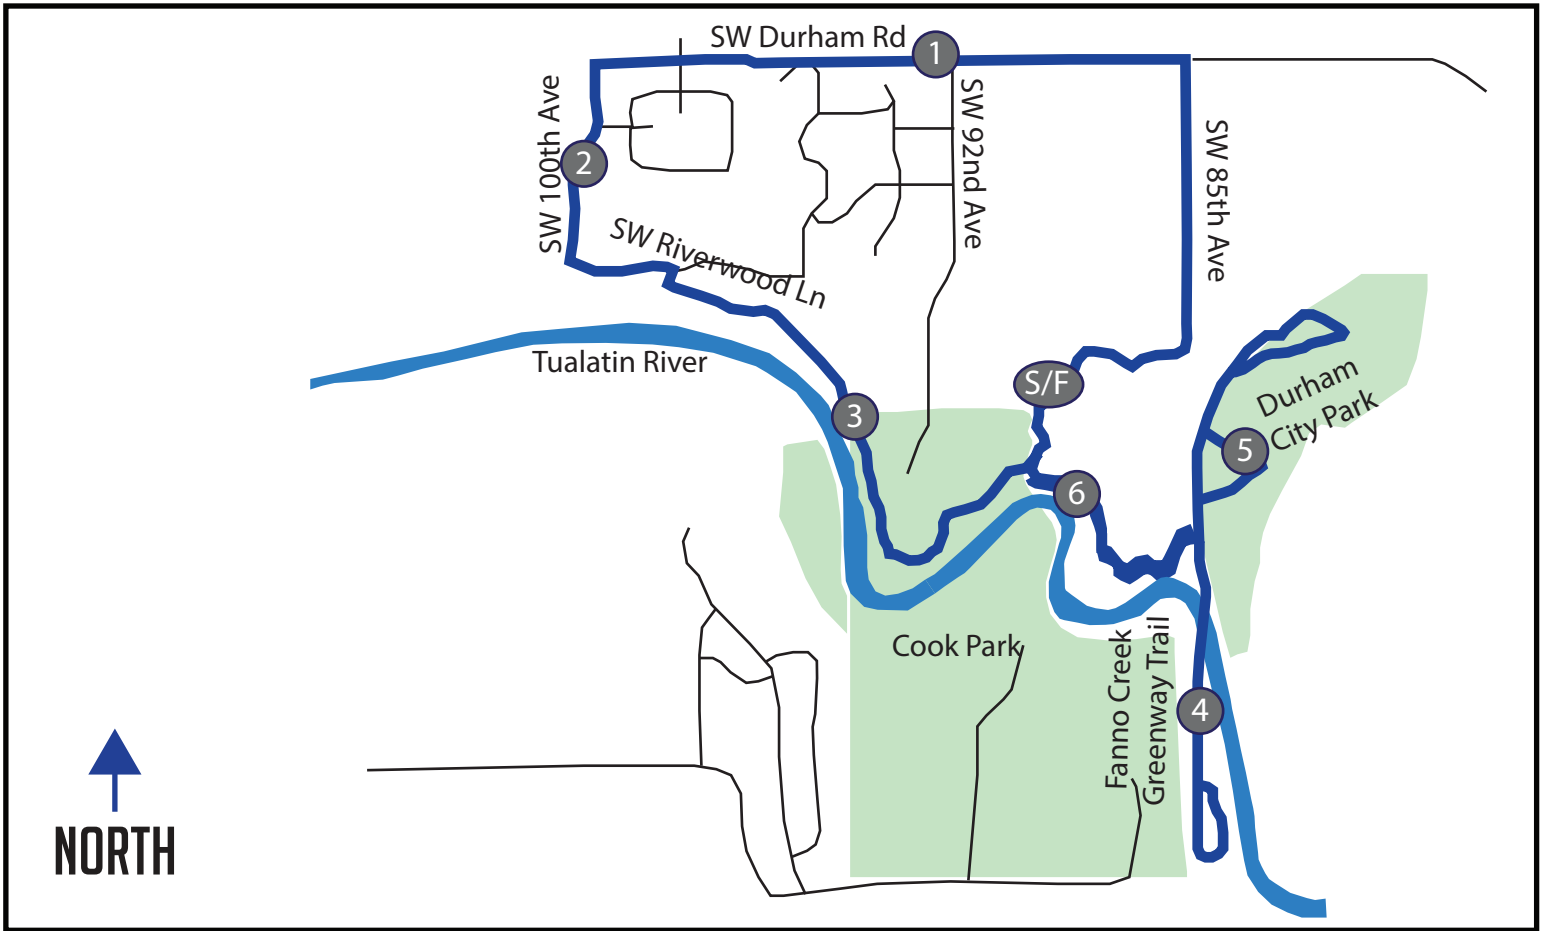

# HEART TO START 10K | TIGARD, OR

**COURSE DESCRIPTION:** Starting with a challenge on the hill this course is primarily fast and flat  
**START/FINISH ADDRESS:** Cook Park Shelter 4, 17005 SW 92nd Ave, Tigard, OR 97224

## DIRECTIONS

- ↑ 0.3 Continue onto SW 85th Ave
- ← 0.7 Turn LEFT onto SW Durham Rd
- ← 1.8 Turn LEFT onto SW 108th Ave
- ← 2.2 SW 108th Ave turns LEFT and becomes SW Tualatin Dr
- 2.3 Turn RIGHT onto SW Riverwood Ln
- 2.6 Turn RIGHT
- ← 2.6 Turn LEFT
- 3.0 Turn RIGHT
- 3.5 Turn RIGHT
- 3.9 Turn RIGHT onto Fanno Creek Greenway Trail

- ← 4.3 Turn LEFT onto Fanno Creek Trail
- 4.4 Turn RIGHT onto Fanno Creek Greenway Trail
- 4.9 Turn RIGHT
- ← 5.0 Turn LEFT toward Fanno Creek Greenway Trail
- 5.1 Slight RIGHT onto Fanno Creek Greenway Trail
- 5.8 Turn RIGHT
- 6.2 Arrive at Finish