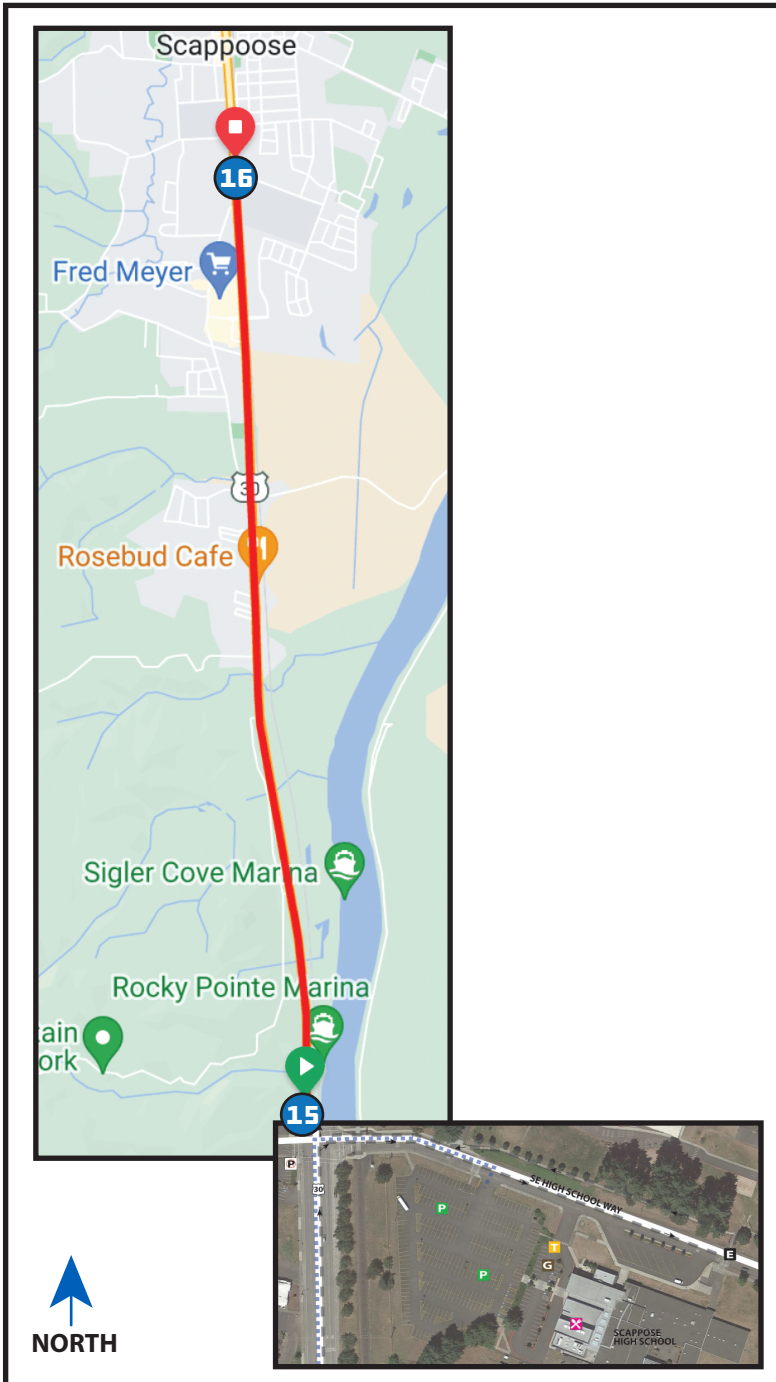

# 3.92 MI | EASY

**LEG DESCRIPTION:** Gently rolling terrain on paved shoulder along HWY 30.

**EXCH 16 ADDRESS:** Scappoose High School 33700 SE High School Way, Scappoose, OR 97056

**GPS:** 45.749198, -122.874359

**NOTES:** VANS NOT ALLOWED TO STOP ON SHOULDER OF HWY 30.

### DIRECTIONS FROM EXCH 15 TO EXCH 16

**Run/walk on right side of the road.**

- 0.00 Exchange 15 (Rocky Point Weigh Station)
- ↑ 0.84 Rocky Point Rd
- ↑ 2.51 Bonneville Dr/Johns Landing Rd
- 3.79 Turn **RIGHT** onto SE High School Way
- 3.92 Exchange 16 (Scappoose High School)

Scan For Map