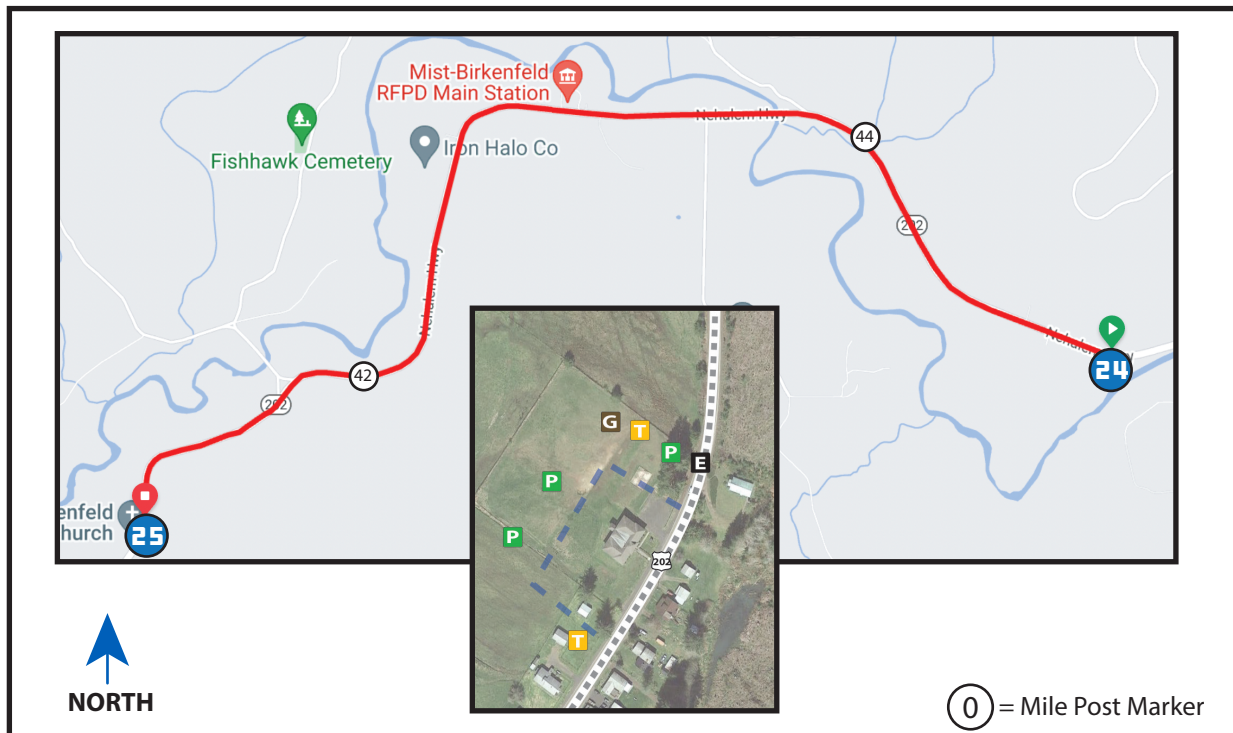

# VAN 1

# 3.80 MI | EASY

**LEG DESCRIPTION:** Gently rolling terrain (last 2 miles) on paved country roads.

**EXCH 25 ADDRESS:** 11249 HWY 202 Birkenfeld, OR 97016 m.p. 41.29

**GPS:** 45.995729, -123.334103

**NOTES:** Cell phone coverage unreliable until after Leg 32.

## DIRECTIONS FROM EXCH 24 TO EXCH 25

- 0.00 Exchange 24 (Mist - HWY 202)
- ↑ 1.19 Nehalem River Bridge
- ↑ 1.76 Mist/Birkenfeld Fire Station
- ↑ 3.10 Fishhawk Rd
- 3.80 Exchange 25 (Birkenfeld Community Church)

## EXCHANGE NOTES

**Parking:** In Birkenfeld Church lot on right side of the road. Exchange is on left. During high congestion, Exchange 25 parking is limited to **VAN 1 ONLY**.

**Fuel:** No (nearest fuel - 17 miles north on HWY 30)