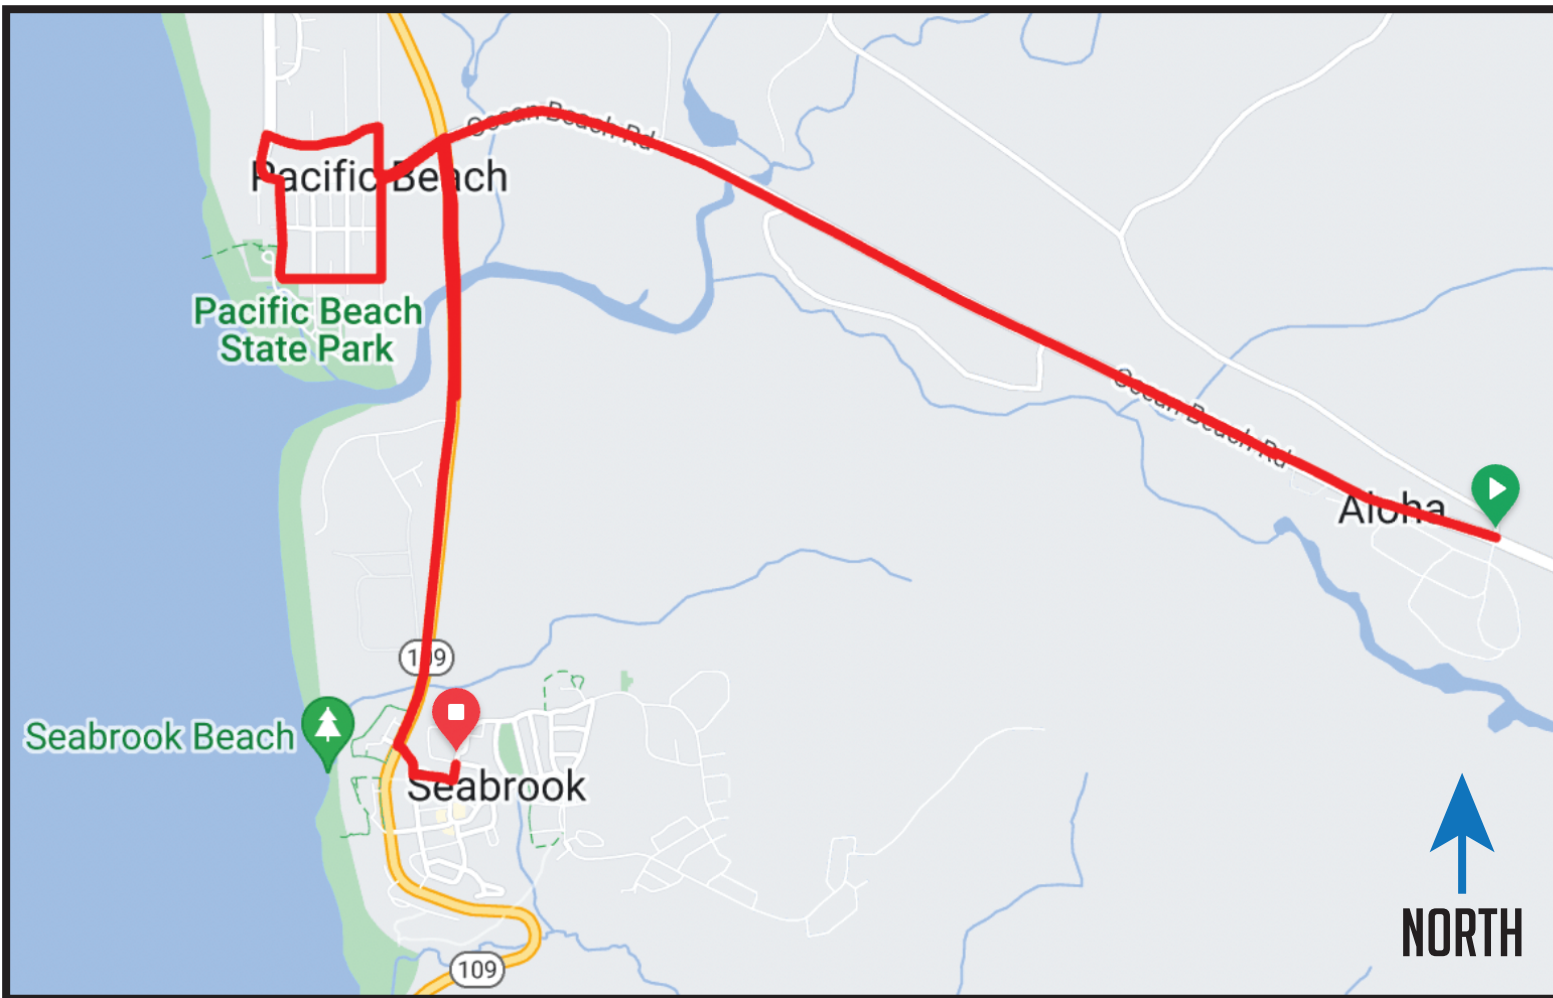

# LEG 12

# 4.6 MI | HARD

**FINISH ADDRESS:** 130 Meriweather St, Pacific Beach, WA 98571

**EXCHANGE 12 GPS:** 47.196053, -124.197700

## DIRECTIONS

- ← 1.7 Turn LEFT onto WA-109
- ← 2.5 Turn LEFT onto Main St
- 2.6 Turn RIGHT onto 4th St
- ← 2.7 Turn LEFT onto Railroad Ave
- ← 2.9 Turn LEFT onto 1st Ave
- ↑ 3.0 1st Ave becomes Main St
- 3.0 Turn RIGHT onto 1st St
- ← 3.1 1st St veers LEFT and becomes Beach Ave
- 3.4 Turn RIGHT onto Main St
- 3.5 Turn RIGHT onto WA-109
- ← 4.5 Turn LEFT onto Front St
- ← 4.6 Turn LEFT onto Meriweather St
- 4.6 Arrive at Finish Line