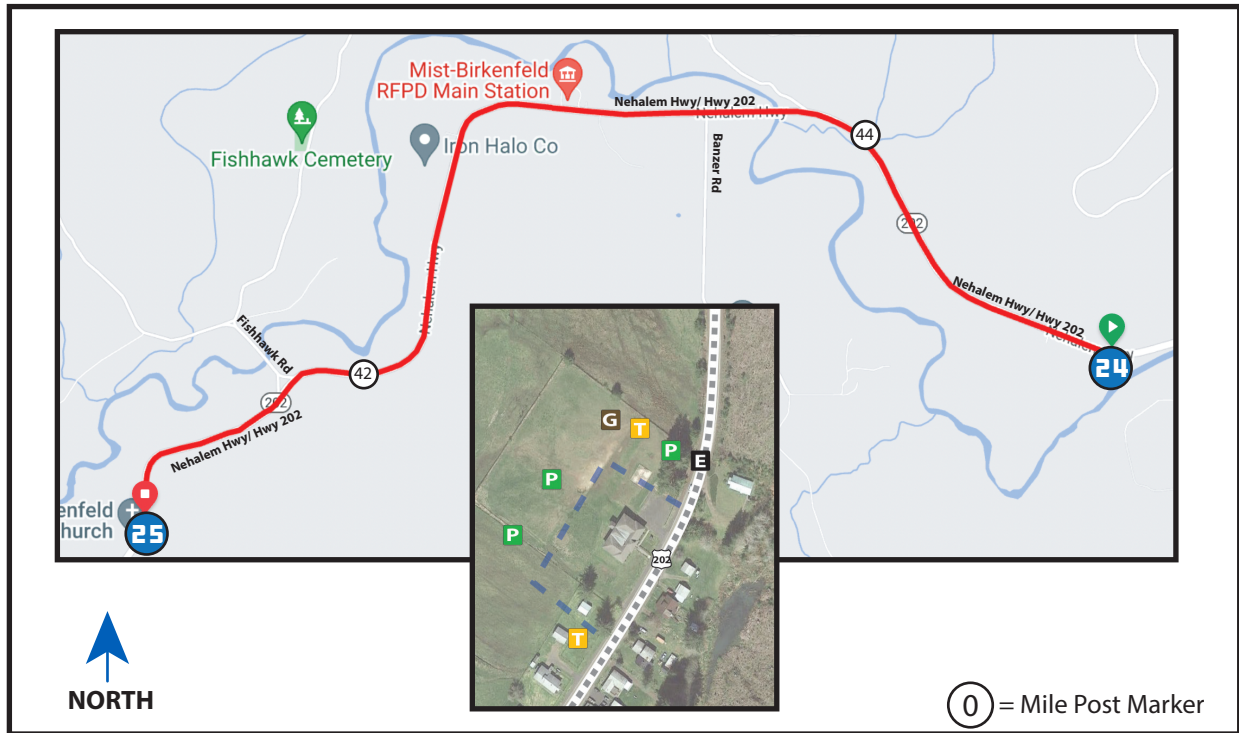

# 3.80 MI | EASY

**LEG DESCRIPTION:** Gently rolling terrain (last 2 miles) on paved country roads.

**EXCH 25 ADDRESS:** 11249 HWY 202 Birkenfeld, OR 97016 m.p. 41.29

**GPS:** 45.995729, -123.334103

**NOTES:** Cell phone coverage unreliable until after Leg 32.

## DIRECTIONS FROM EXCH 24 TO EXCH 25

- 0.00 Exchange 24 (Mist - HWY 202)
- ↑ 1.19 Nehalem River Bridge
- ↑ 1.76 Mist/Birkenfeld Fire Station
- ↑ 3.10 Fishhawk Rd
- 3.80 Exchange 25 (Birkenfeld Community Church)

## EXCHANGE NOTES

**Parking:** In Birkenfeld Church lot on right side of the road. Exchange is on left. During high congestion, Exchange 25 parking is limited to **VAN 1 ONLY**.

**Fuel:** No (nearest fuel - 17 miles north on HWY 30)

Closest fire station located 2.0 miles prior to exchange 25.  
Mist-Birkenfeld Fire Station Address: 12525 OR-202, Clatskanie, OR 97016

Scan For Map

Highly encouraged to wear high visibility clothing (no dark colors), and for non-participating teammates outside van to wear a reflective vest & LED flasher (6pm-9am).