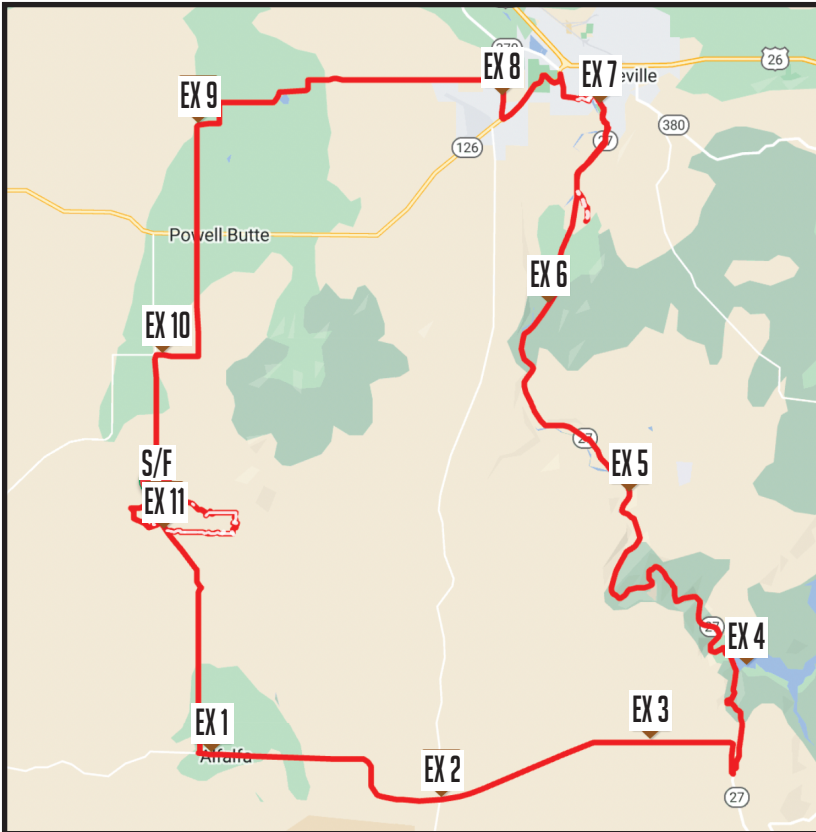

HIGH DESERT RELAY OVERVIEW

START/FINISH ADDRESS

16976 SW Brasada Ranch Rd
Powell Butte, OR 97753

WALK START ADDRESS

Crooked River Park
Main St, Prineville, OR 97754

EXCHANGE POINTS

- Exch 1:** Shiloh Ranch Church, 15696 SW Bussett Rd, Powell Butte, OR 97753
- Exch 2:** 1533 SW Williams Rd, Powell Butte, OR 97753
- Exch 3:** BTL Liners, 3451 Empire Dr, Prineville, OR 97754
- Exch 4/Walk Start:** Crooked River Park, Main St, Prineville, OR 97754
- Exch 5:** 44.225946, -120.866301
- Exch 6:** 44.224467, -120.867572
- Exch 7:** Power House Boat Ramp, Prineville, OR 97754
- Exch 8:** Reservoir Road OHV Play Area, 2400 S Reservoir Rd, Prineville, OR
- Exch 9:** Four Corners HOV, Reservoir Rd & Millican Rd, Prineville, OR 97754
- Exch 10:** Alfalfa Store, 26161 Willard Rd Bend, OR 97701
- Exch 11:** Rid Rock Riders, 17037 Alfalfa Road, Powell Butte, OR 97753

		1st Leg			2nd Leg			Totals/Rankings			
Van	Runner	Leg #	Mileage	Rating	Leg #	Mileage	Rating	Total Miles	Mileage Ranking	Relative Difficulty	Difficulty Ranking
Van 1	1	1	5.15	M	7	8.45	H	13.60	2	15.80	2
Van 1	2	2	7.02	E	8	5.15	H	12.17	3	13.20	4
Van 1	3	3	7.14	H	9	4.87	E	12.10	4	13.43	3
Van 1	4	4	4.11	E	10	5.90	H	10.01	6	11.19	6
Van 1	5	5	9.19	H	11	5.51	M	14.70	1	17.08	1
Van 1	6	6	5.93	M	12	4.26	H	10.19	5	11.63	5

ELEVATION: 3,100FT/-3,100FT
NET: 0FT