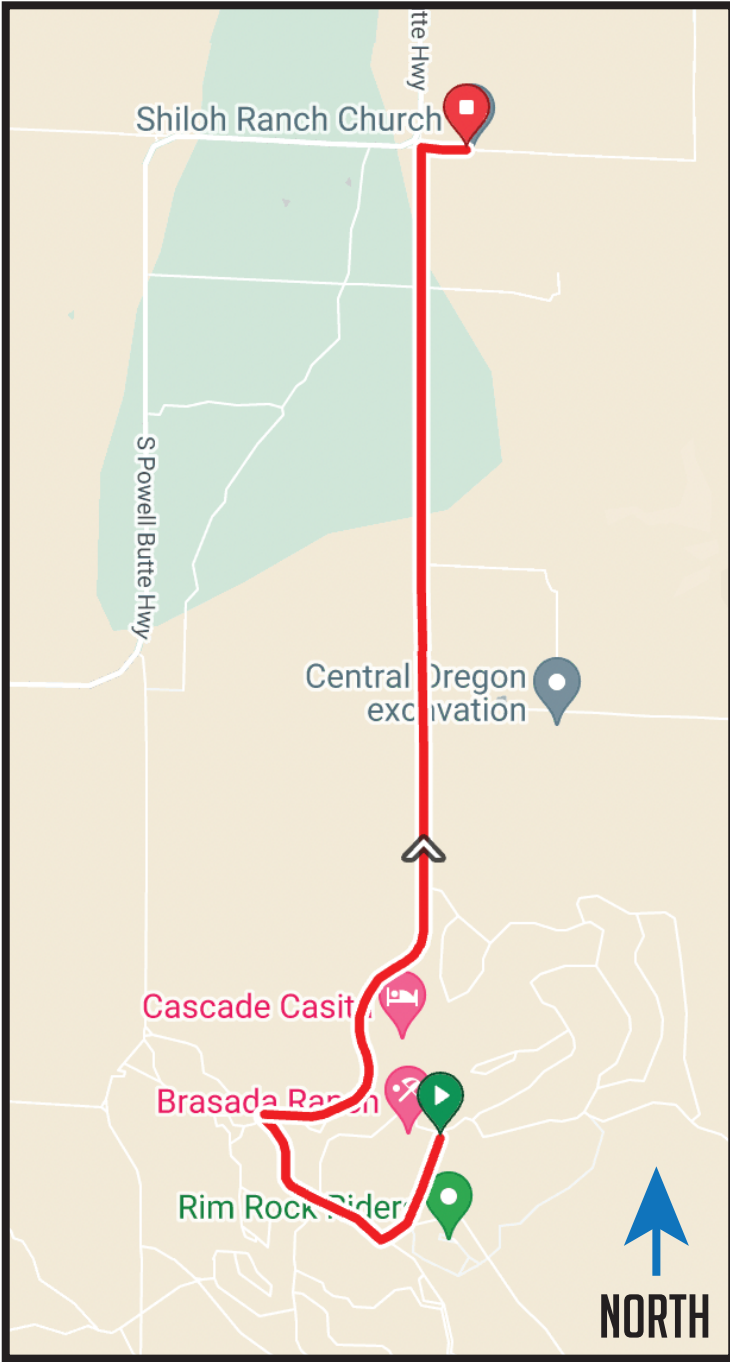

LEG 1

5.15 MI | MODERATE

EXCHANGE 1 ADDRESS: Shiloh Ranch Church, 15696 SW Bussett Rd, Powell Butte, OR

EXCHANGE 1 GPS: 44.208116, -121.043364

DIRECTIONS

- 1.1 Turn RIGHT onto S Shumway Rd
- 5.0 Turn RIGHT onto SW Bussett Rd
- 5.1 Exchange 1

Scan for Ride With GPS Map

Total Elevation Gain: 244
Total Elevation Loss: -238
Net Elevation: +6