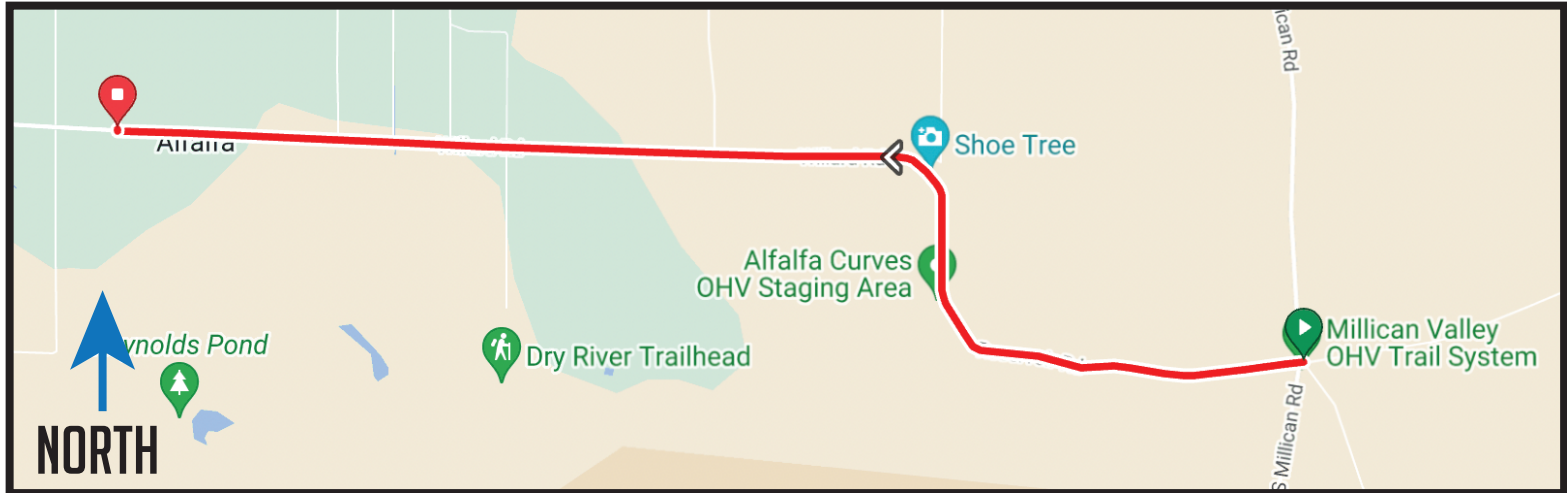

# LEG 10

# 5.90 MI | HARD

**EXCHANGE 10 ADDRESS:** Alfalfa Store, 26161 Willard Rd Bend, OR 97701

**EXCHANGE 10 GPS:** 44.077285, -121.019364

## DIRECTIONS

- ↑ 2.4 Continue onto Willard Rd
- 5.9 Exchange 10

Scan for Ride With GPS Map

**Total Elevation Gain: 38**  
**Total Elevation Loss: -146**  
**Net Elevation: -108**