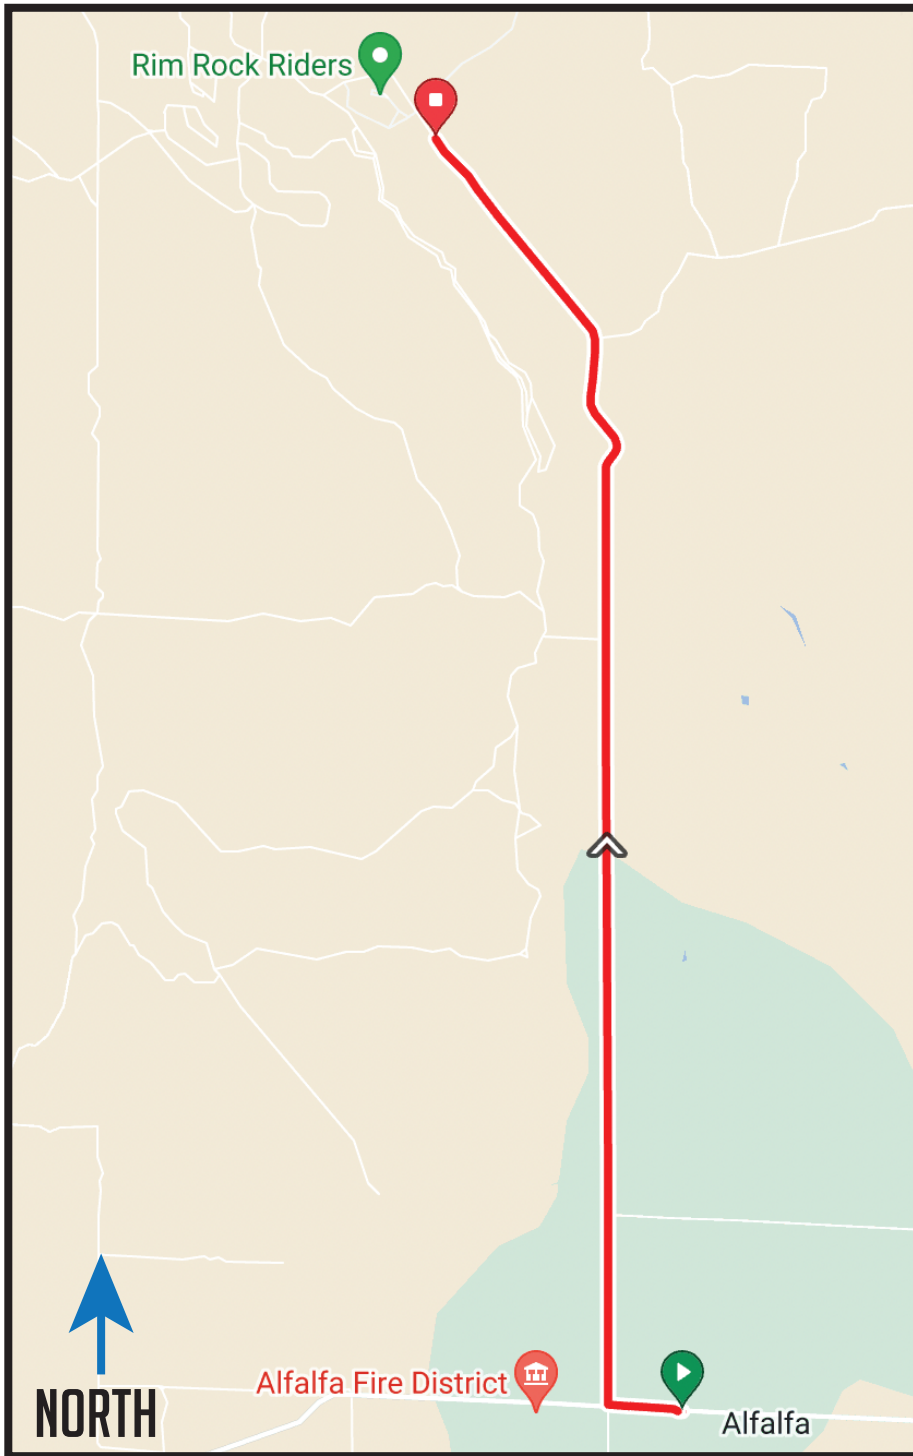

# LEG 11

# 5.51 MI | MODERATE

**EXCHANGE 11 ADDRESS:** Rid Rock Riders, 17037 Alfalfa Road, Powell Butte, OR 97753

**EXCHANGE 11 GPS:** 44.152332, -121.047844

## DIRECTIONS

- ← 0.3 Turn RIGHT onto Johnson Ranch Rd
- ↑ 4.4 Continue onto Alfalfa Rd
- 5.5 Exchange 11

Scan for Ride With GPS Map

**Total Elevation Gain: 28**  
**Total Elevation Loss: -178**  
**Net Elevation: -150**