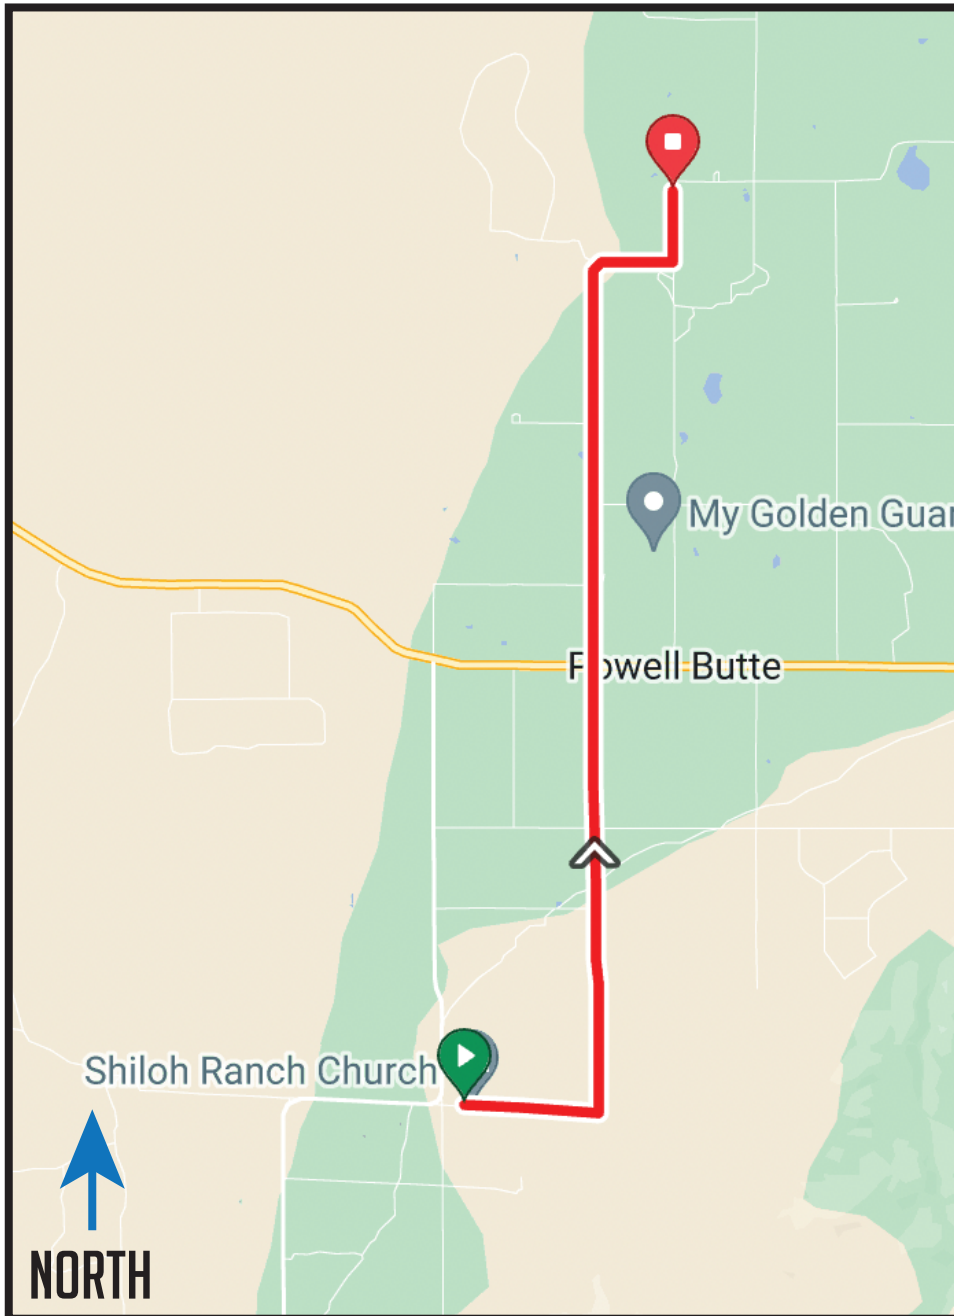

# LEG 2

# 7.02 MI | EASY

**EXCHANGE 2 ADDRESS:** 1533 SW Williams Rd, Powell Butte, OR 97753

**EXCHANGE 2 GPS:** 44.290431, -121.018207

## DIRECTIONS

- ← 0.8 Turn LEFT onto SW Reif Rd
- 6.1 Turn RIGHT to stay on SW Reif
- ← 6.6 Turn LEFT onto S Williams Rd
- 7.0 Exchange 2

Scan for Ride With GPS Map

**Total Elevation Gain: 143**  
**Total Elevation Loss: -447**  
**Net Elevation: -304**