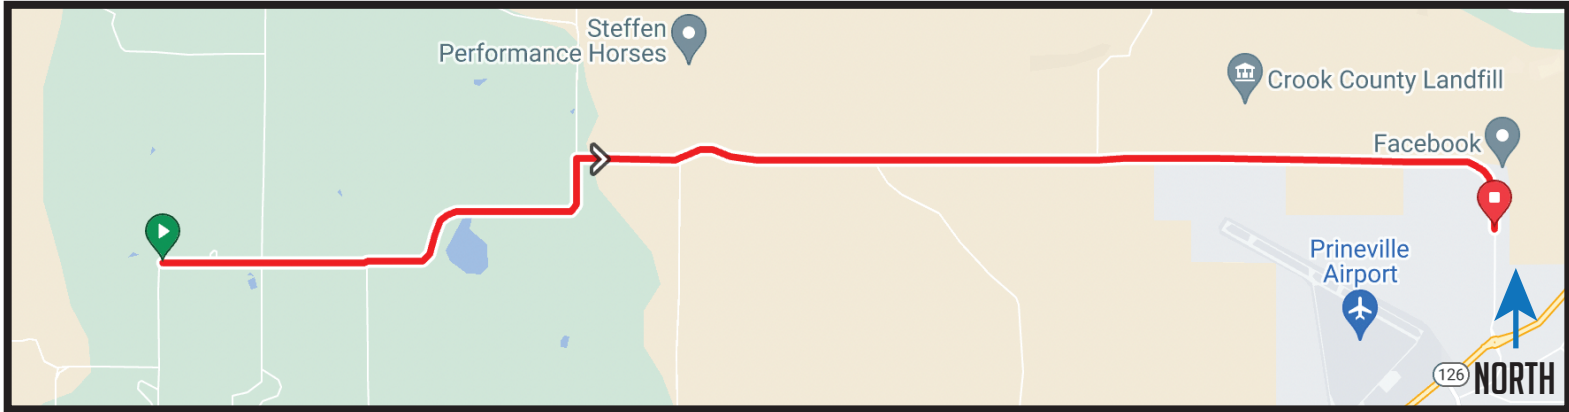

# LEG 3

# 7.14 MI | HARD

**EXCHANGE 3 ADDRESS:** BTL Liners, 3451 Empire Dr, Prineville, OR 97754

**EXCHANGE 3 GPS:** 44.292429, -120.888433

## DIRECTIONS

- 0.1 Turn RIGHT to stay on S Williams
- ← 2.2 Turn LEFT onto SW Cornett Loop
- 2.5 Turn RIGHT onto SW Houston Lake Rd
- ↑ 6.7 Continue onto Tom McCall Rd
- 7.1 Exchange 3

Scan for Ride With GPS Map