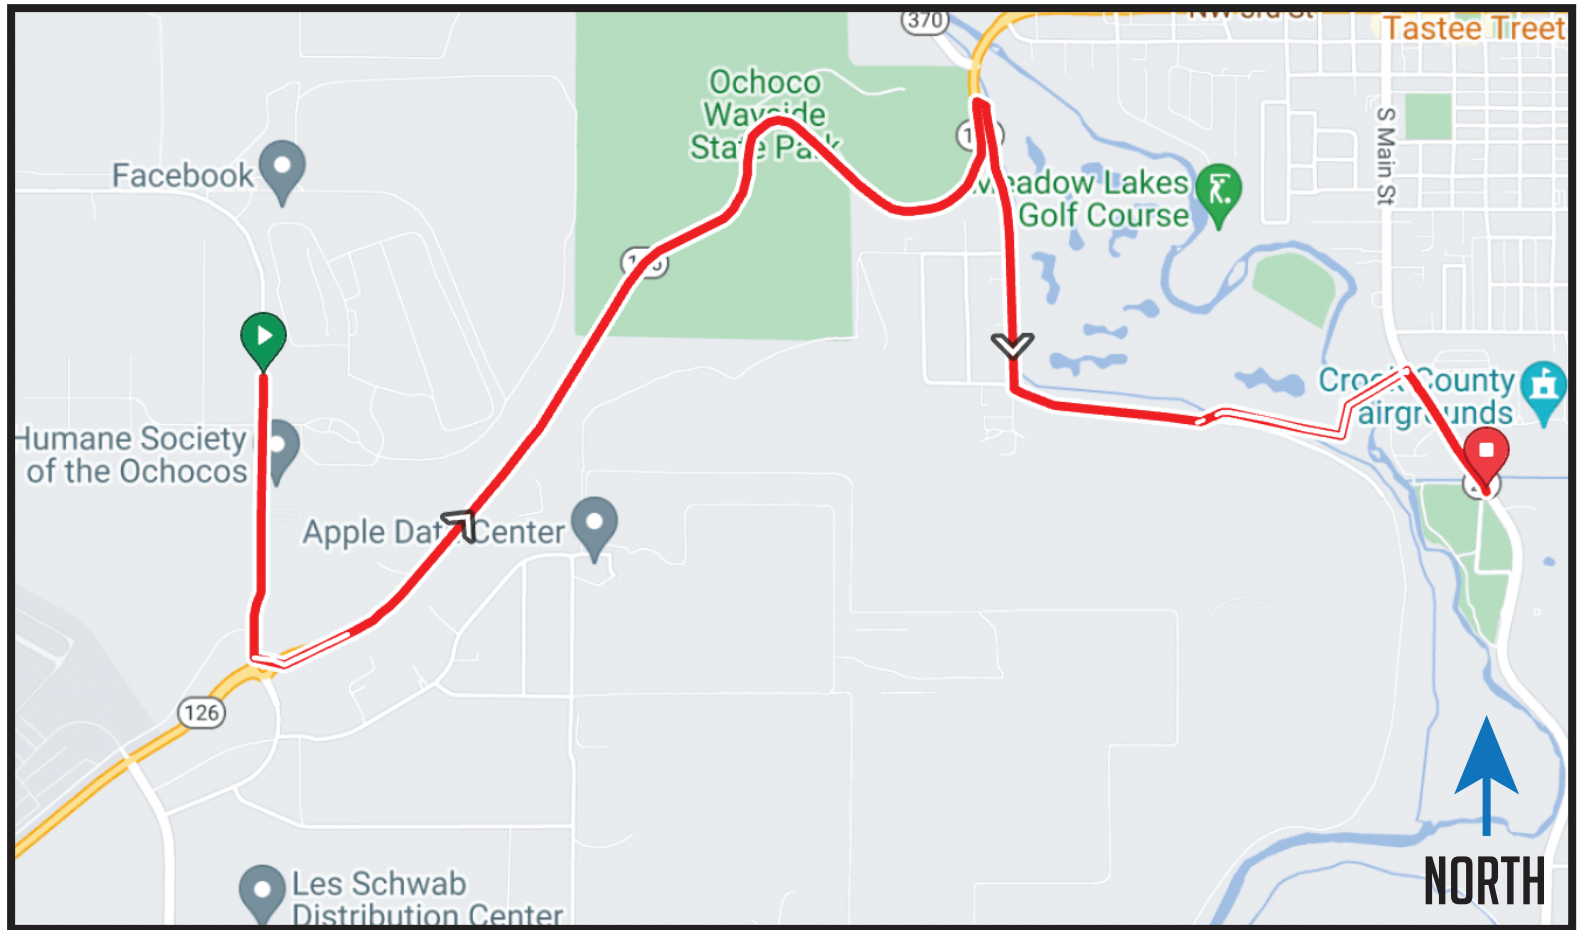

LEG 4

4.11 MI | EASY

EXCHANGE 4 ADDRESS: Crooked River Park, Main St, Prineville, OR 97754

EXCHANGE 4 GPS: 44.290321, -120.843637

DIRECTIONS

- 2.5 Turn RIGHT onto S Rimrock Rd
- ← 3.1 Turn LEFT onto SW Crestview Rd
- 4.1 Exchange 4

Total Elevation Gain: 43
Total Elevation Loss: -420
Net Elevation: -377

Scan for Ride With GPS Map