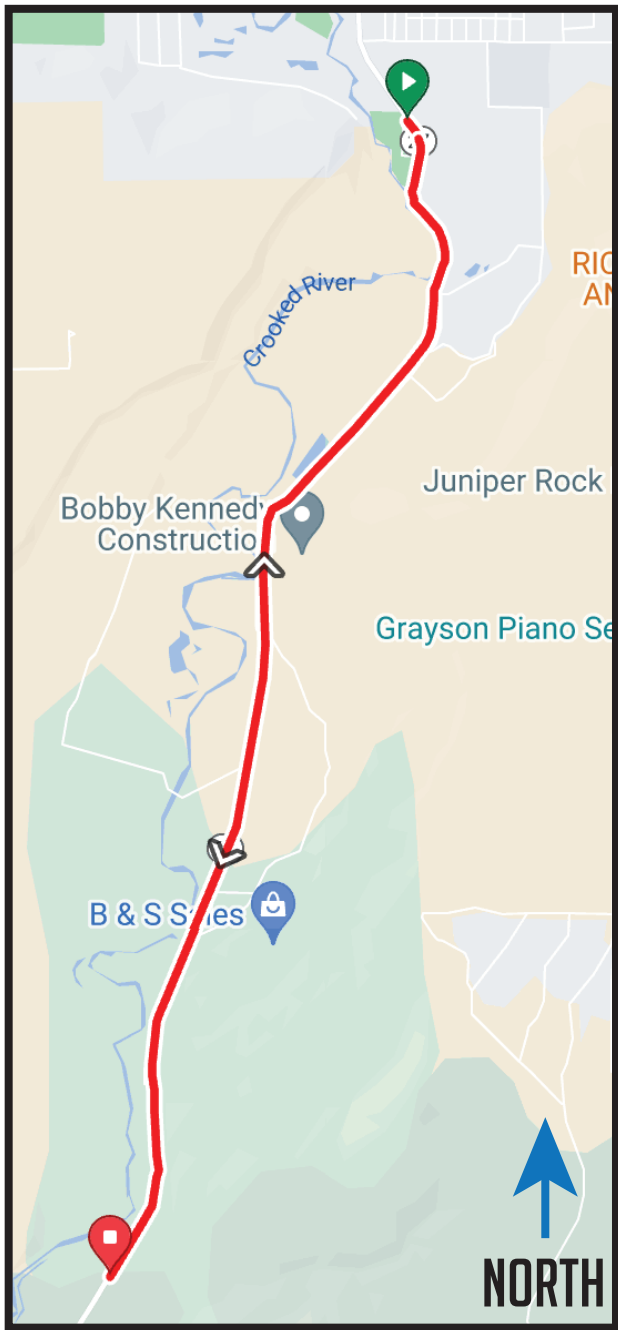

LEG 5

9.19 MI | HARD

EXCHANGE 5 ADDRESS: No Address- Use GPS Coordinates

EXCHANGE 5 GPS: 44.225946, -120.866301

THIS IS THE FIRST LEG OF THE HIGH DESERT WALK RELAY! THE WALK RELAY STARTS AT EXCHANGE 4.

DIRECTIONS

0.0 Continue STRAIGHT

9.9 Exchange 5

Scan for Ride With GPS Map

Total Elevation Gain: 295
Total Elevation Loss: -233
Net Elevation: +62