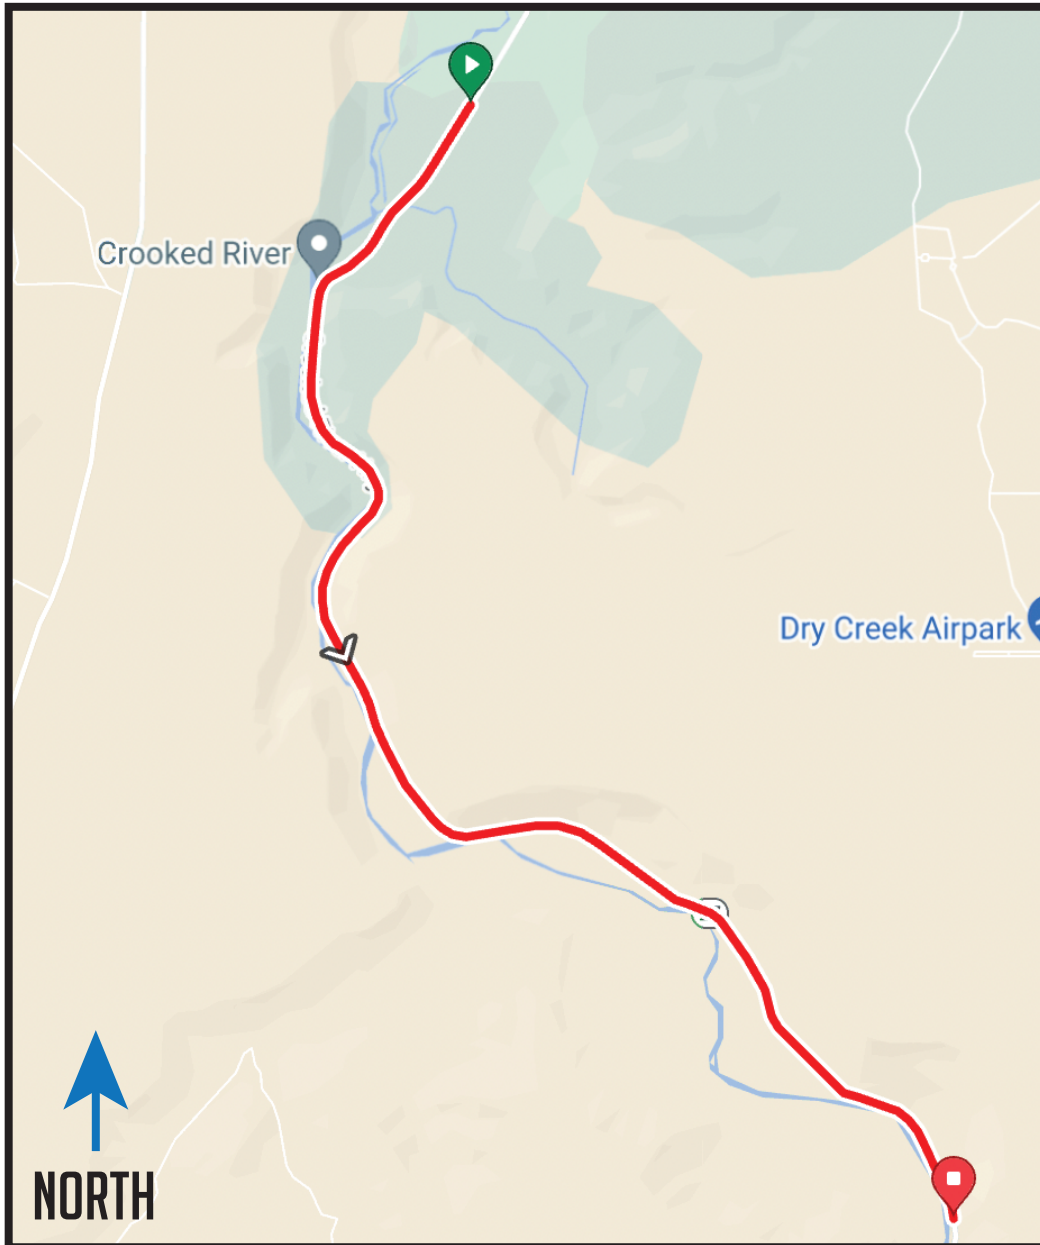

# LEG 6 5.93 MI | MODERATE

**EXCHANGE 6 ADDRESS:** No Address- Use GPS Coordinates

**EXCHANGE 6 GPS:** 44.161932, -120.830528

## DIRECTIONS

0.0 Continue STRAIGHT

5.9 Exchange 6

Scan for Ride With GPS Map

**Total Elevation Gain: 213**

**Total Elevation Loss: -161**

**Net Elevation: +52**