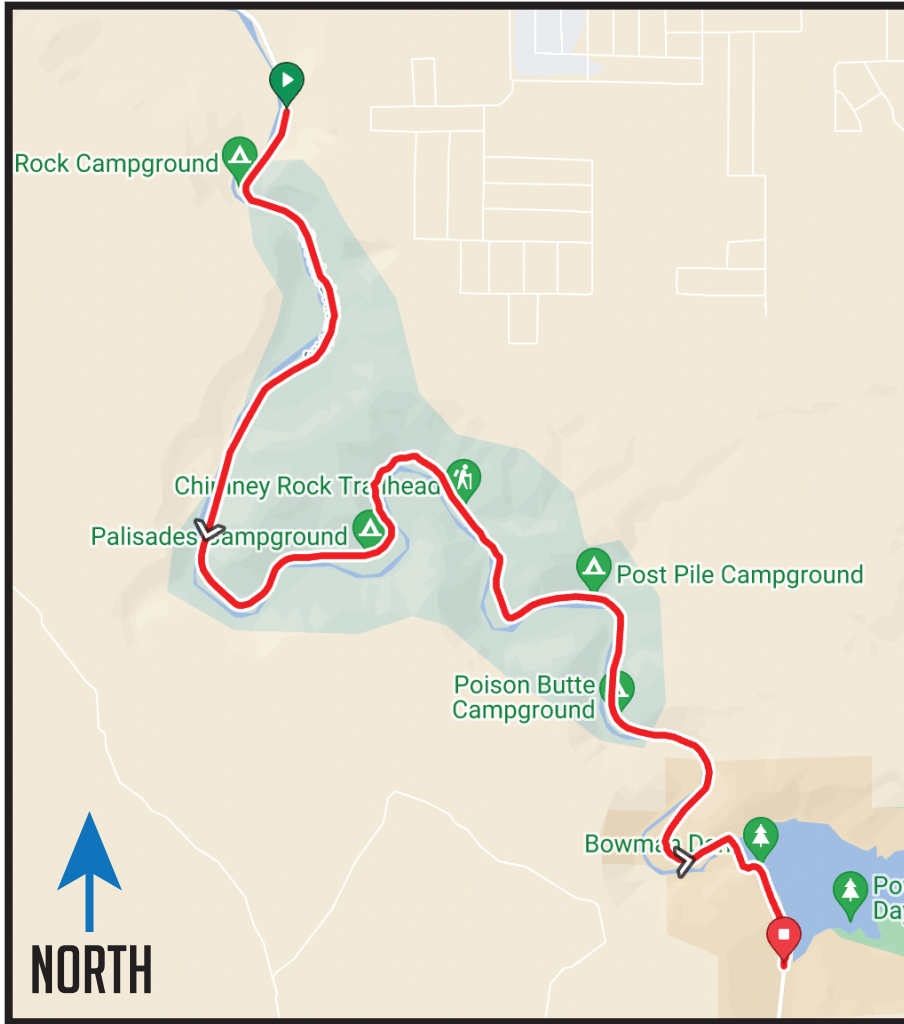

# LEG 7

# 8.45 MI | HARD

**EXCHANGE 7 ADDRESS:** Power House Boat Ramp, Prineville, OR 97754

**EXCHANGE 7 GPS:** 44.104845, -120.781788

## DIRECTIONS

0.0 Continue STRAIGHT

8.4 Exchange 7

Scan for Ride With GPS Map

**Total Elevation Gain: 619**  
**Total Elevation Loss: -324**  
**Net Elevation: +295**