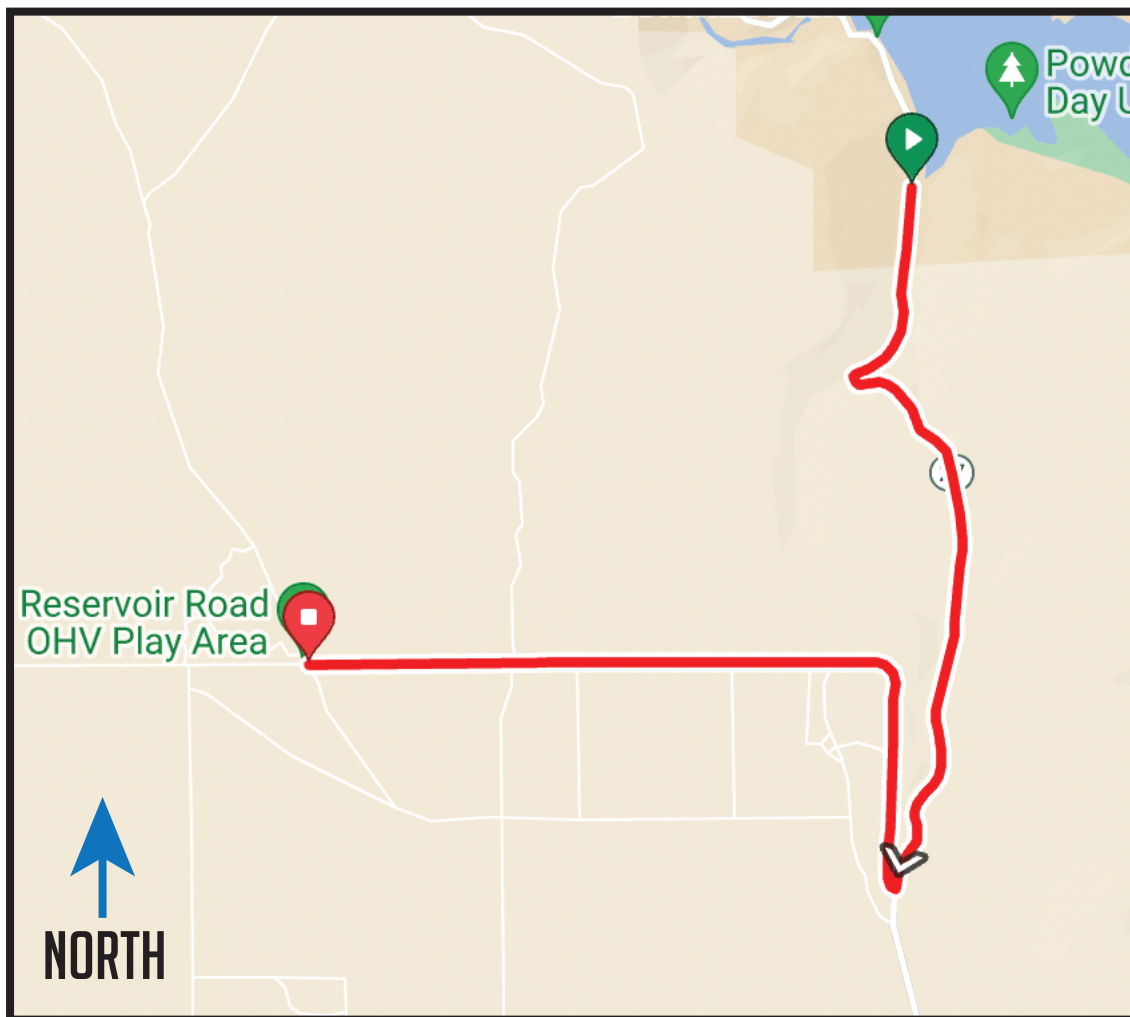

# LEG 8

# 5.15 MI | HARD

**EXCHANGE 8 ADDRESS:** Reservoir Road OHV Play Area, 2400 S Reservoir Rd, Prineville, OR

**EXCHANGE 8 GPS:** 44.081238, -120.821025

Scan for Ride  
With GPS Map

## DIRECTIONS

- 2.6 Turn RIGHT onto Reservoir Rd
- 5.1 Exchange 8

**Total Elevation Gain: 731**  
**Total Elevation Loss: -295**  
**Net Elevation: 436**