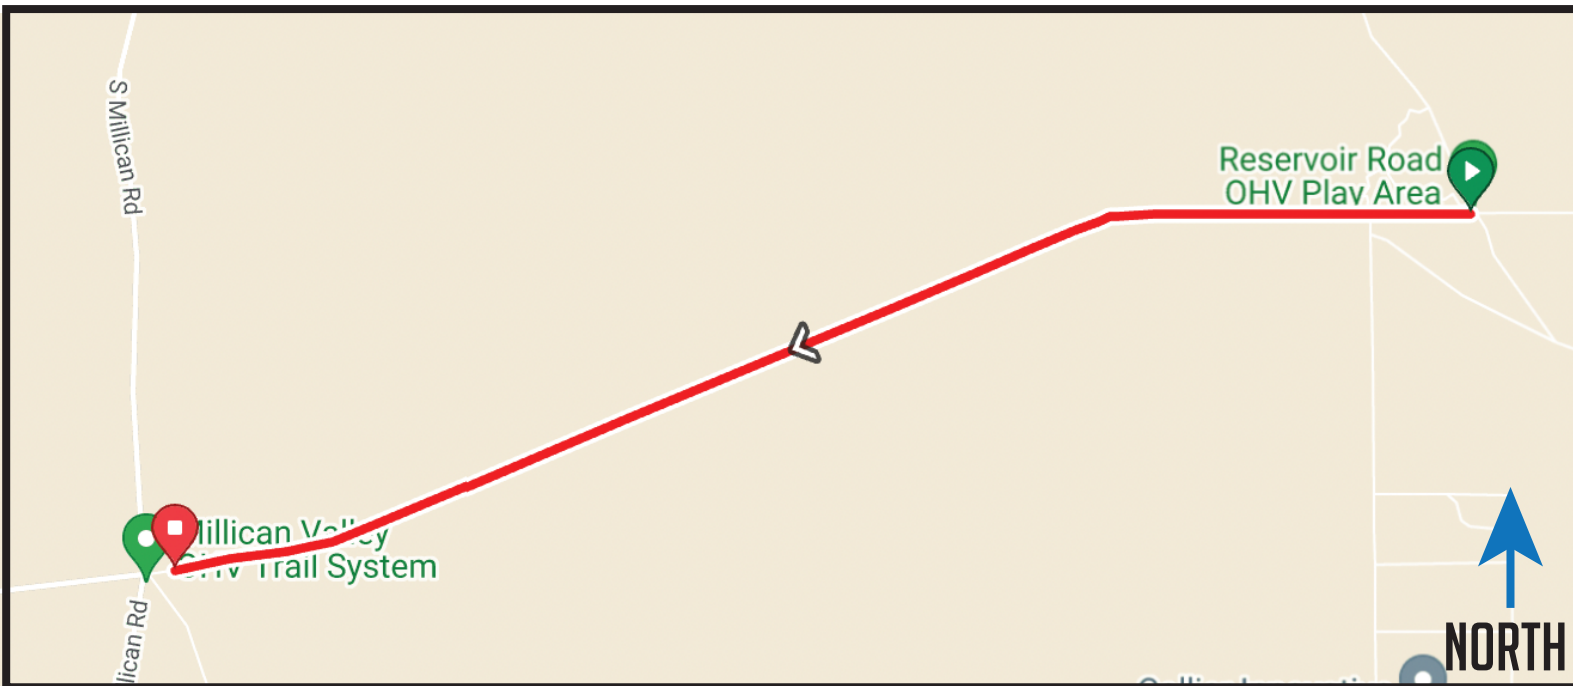

LEG 9

4.87 MI | EASY

EXCHANGE 9 ADDRESS: Four Corners HOV, Reservoir Rd & Millican Rd, Prineville, OR

EXCHANGE 9 GPS: 44.063455, -120.909201

DIRECTIONS

- 0.0 Continue STRAIGHT
- 4.8 Exchange 9

Scan for Ride With GPS Map

Total Elevation Gain: 27
Total Elevation Loss: -267
Net Elevation: -240