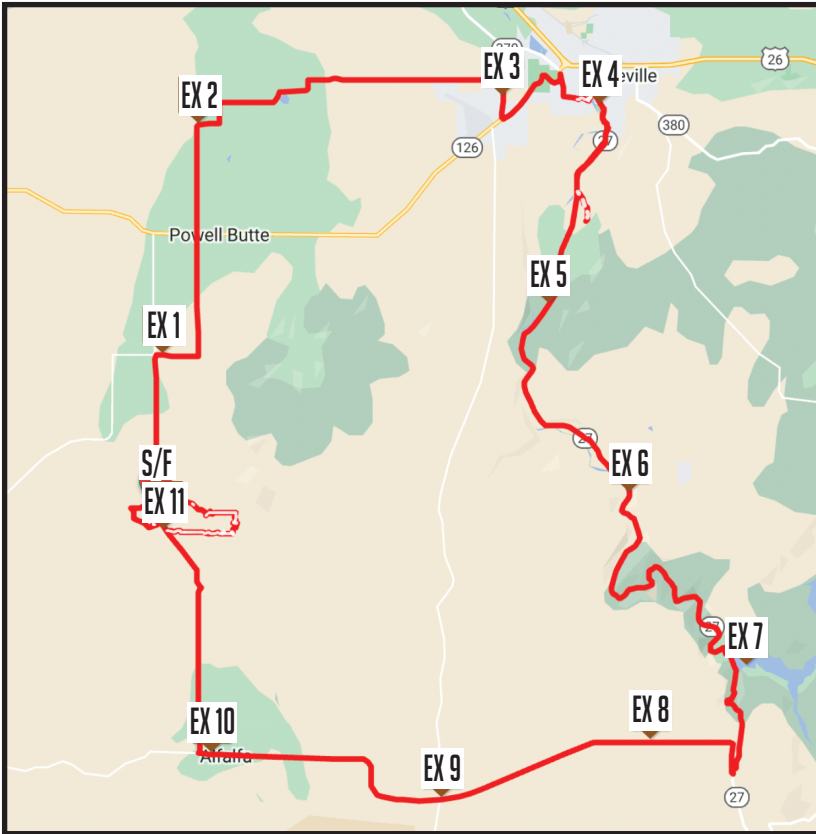

HIGH DESERT RELAY OVERVIEW

START/FINISH ADDRESS

16976 SW Brasada Ranch Rd
Powell Butte, OR 97753

WALK START ADDRESS

Crooked River Park
Main St, Prineville, OR 97754

EXCHANGE POINTS

- Exch 1:** Shiloh Ranch Church, 15696 SW Bussett Rd, Powell Butte, OR 97753
- Exch 2:** 1533 SW Williams Rd, Powell Butte, OR 97753
- Exch 3:** BTL Liners, 3451 Empire Dr, Prineville, OR 97754
- Exch 4/Walk Start:** Crooked River Park, Main St, Prineville, OR 97754
- Exch 5:** 44.225946, -120.866301
- Exch 6:** 44.224467, -120.867572
- Exch 7:** Power House Boat Ramp, Prineville, OR 97754
- Exch 8:** Reservoir Road OHV Play Area, 2400 S Reservoir Rd, Prineville, OR
- Exch 9:** Four Corners HOV, Reservoir Rd & Millican Rd, Prineville, OR 97754
- Exch 10:** Alfalfa Store, 26161 Willard Rd Bend, OR 97701
- Exch 11:** Rid Rock Riders, 17037 Alfalfa Road, Powell Butte, OR 97753

		1st Leg			2nd Leg			Totals/Rankings			
Van	Runner	Leg #	Mileage	Rating	Leg #	Mileage	Rating	Total Miles	Mileage Ranking	Relative Difficulty	Difficulty Ranking
Van 1	1	1	5.15	M	7	8.45	H	13.60	1	15.80	1
Van 1	2	2	7.02	E	8	5.15	H	12.17	2	13.20	3
Van 1	3	3	7.14	H	9	4.87	E	12.10	3	13.43	2
Van 1	4	4	4.11	E	10	5.90	H	10.01	6	11.19	6
Van 1	5	5	4.85	M	11	5.51	M	10.36	4	11.39	5
Van 1	6	6	5.93	M	12	4.26	H	10.19	5	11.63	4

ELEVATION: 3,100FT/-3,100FT
NET: 0FT