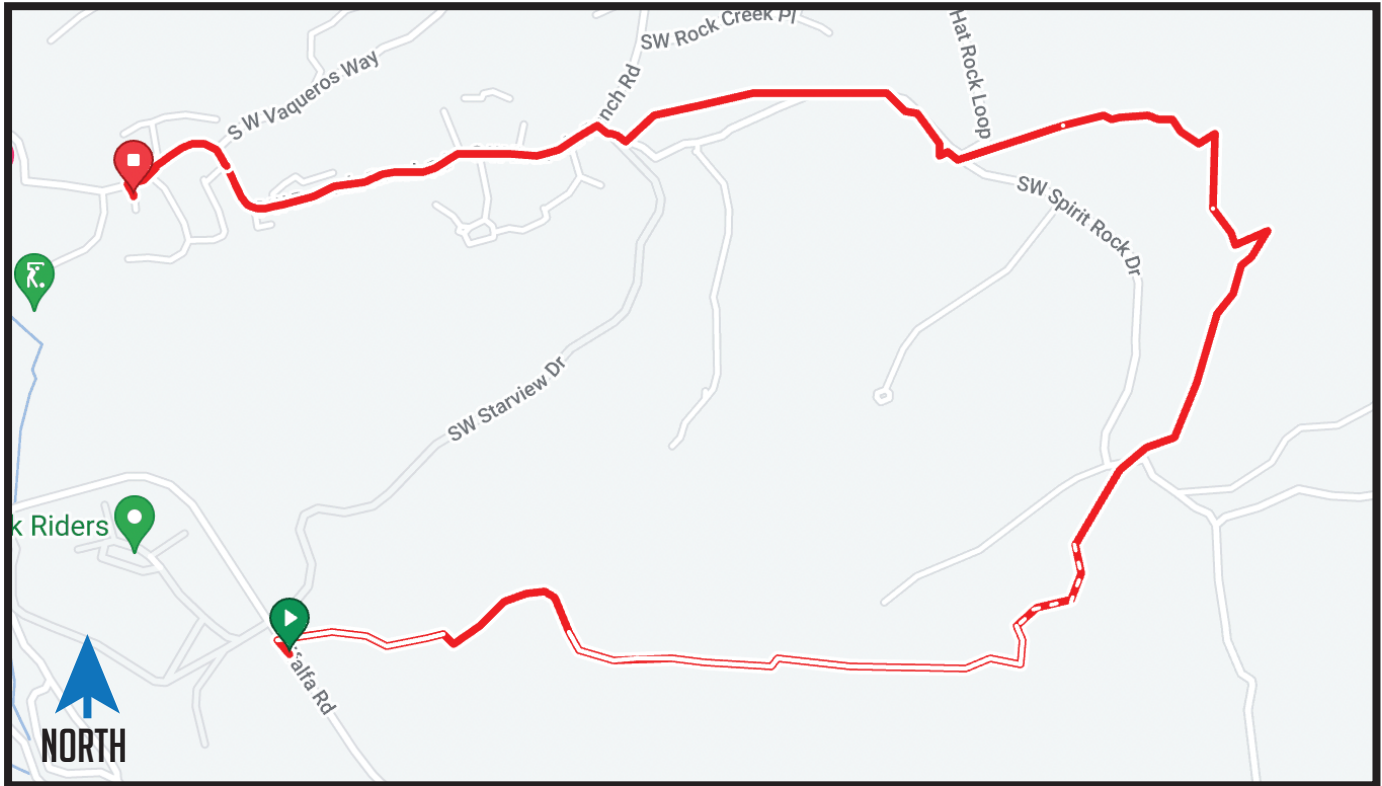

LEG 12

2.91 MI | HARD

FINISH ADDRESS: Brasada Ranch, 16976 SW Brasada Ranch Rd, Powell Butte, OR 97753

FINISH GPS: 44.157005, -121.047293

DIRECTIONS

- ← 2.3 Turn LEFT onto S W Brasada Ranch Rd
- 2.9 Arrive at Finish

Scan for Ride With GPS Map

Total Elevation Gain: 423
Total Elevation Loss: -346
Net Elevation: -77