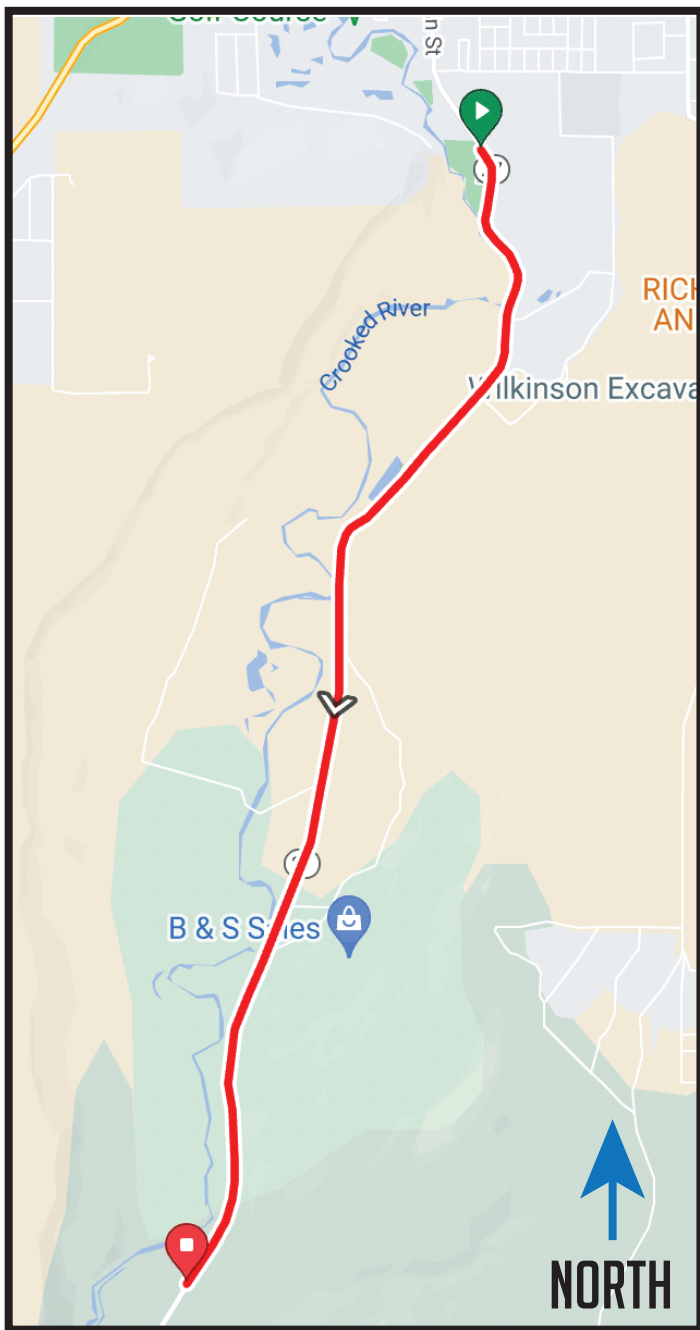

LEG 5

4.85 MI | HARD

EXCHANGE 5 ADDRESS: No Address- Use GPS Coordinates

EXCHANGE 5 GPS: 44.225946, -120.866301

THIS IS THE FIRST LEG OF THE HIGH DESERT WALK RELAY! THE WALK RELAY STARTS AT EXCHANGE 4.

DIRECTIONS

0.0 Continue STRAIGHT

4.9 Exchange 5

Scan for Ride With GPS Map

Total Elevation Gain: 145

Total Elevation Loss: -84

Net Elevation: +61