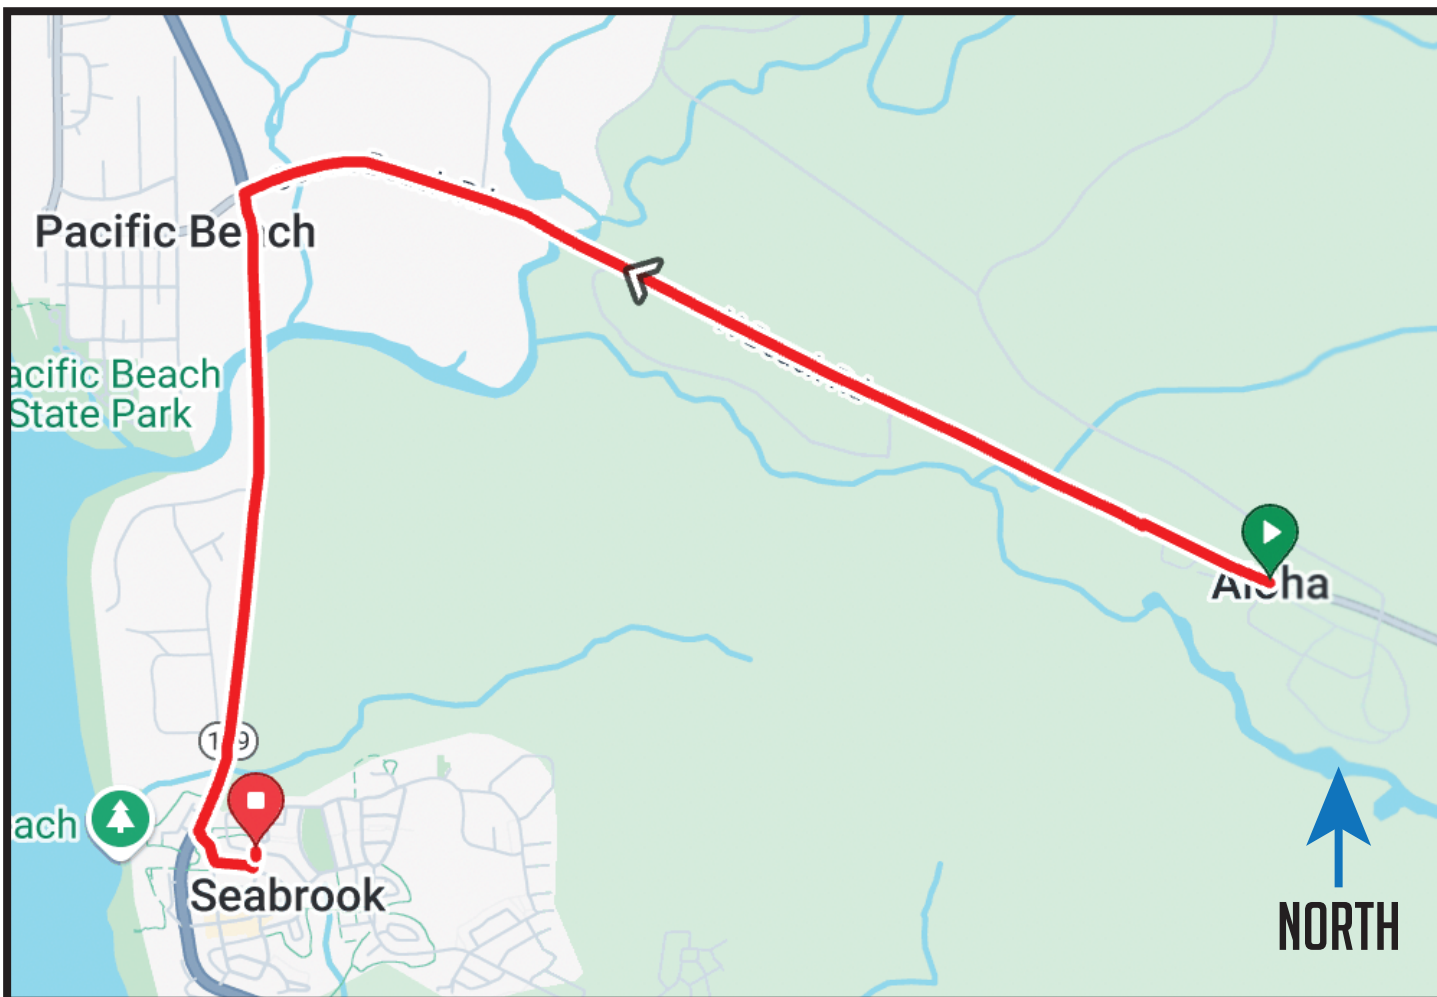

LEG 12

2.6 MI | EASY

FINISH ADDRESS: 130 Meriweather St, Pacific Beach, WA 98571

EXCHANGE 12 GPS: 47.196053, -124.197700

DIRECTIONS

- ← 1.6 Turn LEFT onto WA-109 N
- ← 2.5 Turn LEFT onto Front St
- ← 2.6 Turn LEFT onto Seabrook Ave
- ← 2.6 Turn LEFT onto Meriweather Ave
- 2.6 Arrive at Finish Line

Total Elevation Gain: 139
Total Elevation Loss: -119
Net Elevation: 20