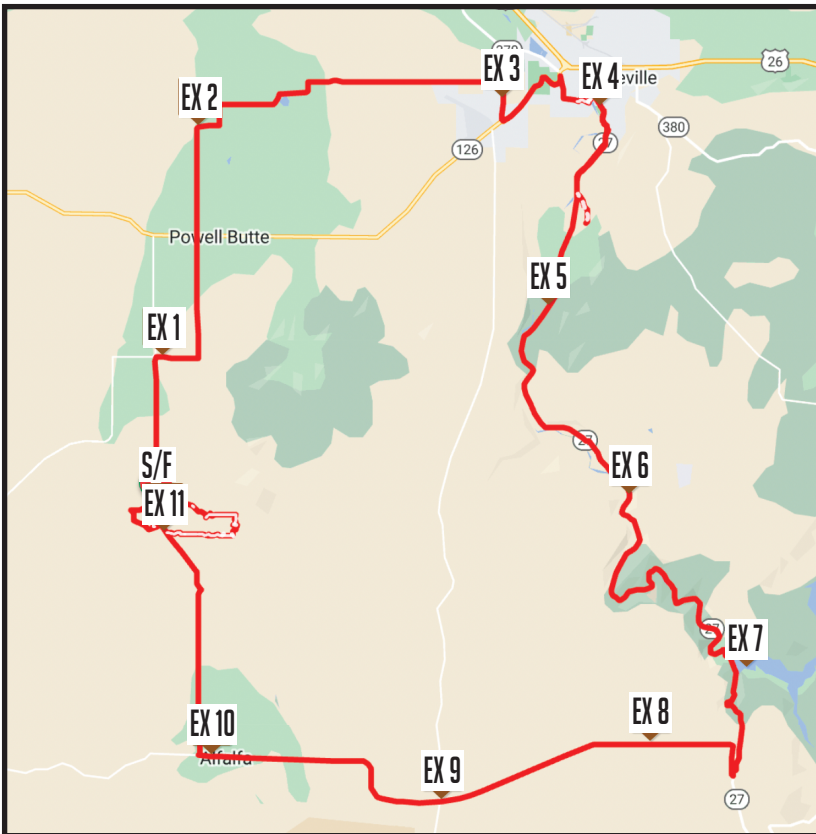

## START/FINISH ADDRESS

16976 SW Brasada Ranch Rd  
Powell Butte, OR 97753

## WALK START ADDRESS

Crooked River Park  
Main St, Prineville, OR 97754

## EXCHANGE POINTS

- Exch 1:** Powell Butte Community Center, 8404 SW Reif Rd, Powell Butte, OR 97753
- Exch 2:** 1533 SW Williams Rd, Powell Butte, OR 97753
- Exch 3:** BTL Liners, 3451 Empire Dr, Prineville, OR 97754
- Exch 4/Walk Start:** Crooked River Park, Main St, Prineville, OR 97754
- Exch 5:** 44.225946, -120.866301
- Exch 6:** 44.224467, -120.867572
- Exch 7:** Powder House Boat Ramp, Prineville, OR 97754
- Exch 8:** Reservoir Road OHV Play Area, 2400 S Reservoir Rd, Prineville, OR
- Exch 9:** Four Corners HOV, Reservoir Rd & Millican Rd, Prineville, OR 97754
- Exch 10:** Alfalfa Store, 26161 Willard Rd Bend, OR 97701
- Exch 11:** Rid Rock Riders, 17037 Alfalfa Road, Powell Butte, OR 97753