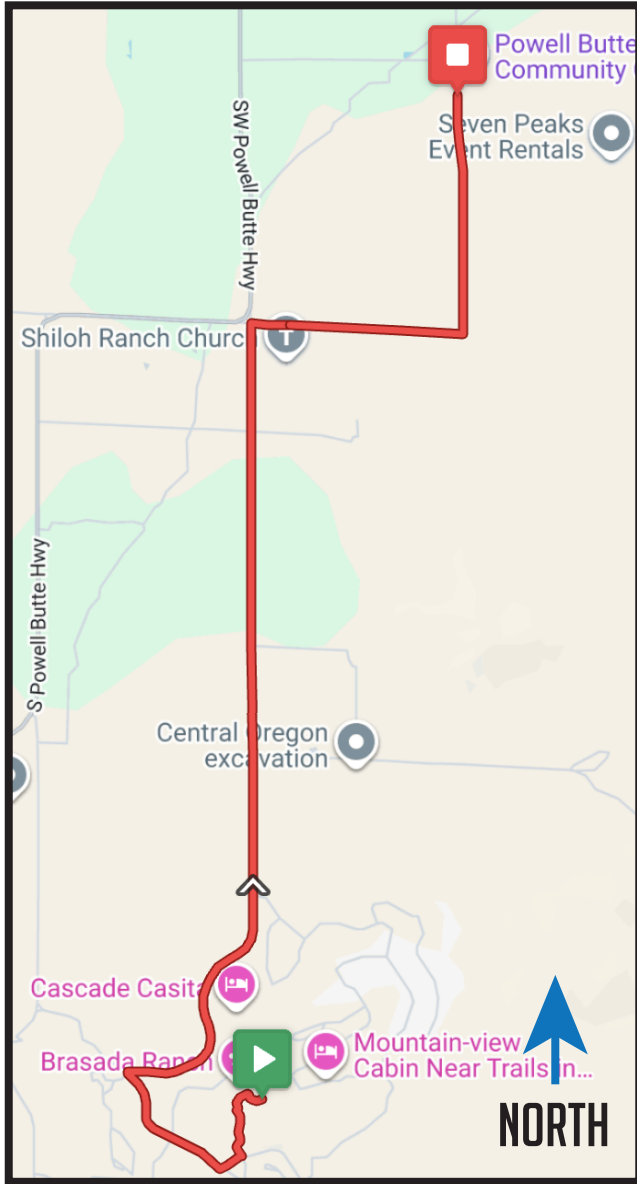

LEG 1

7.17 MI | HARD

EXCHANGE 1 ADDRESS: Powell Butte Community Center, 8404 SW Reif Rd, Powell Butte, OR 97753
EXCHANGE 1 GPS: 44.224050, -121.027796

DIRECTIONS

- ← 1.2 Turn RIGHT onto Shumway Rd
- ↑ 1.4 Continue onto SW Brasada Ranch Rd
- ↑ 1.6 Continue onto S Shumway Rd
- ← 5.1 Turn RIGHT onto SW Bussett Rd
- 6.1 Turn LEFT onto SW Reif Rd
- 7.17 Exchange 1

Scan for Ride With GPS Map

Total Elevation Gain: 364
Total Elevation Loss: -373
Net Elevation: -9