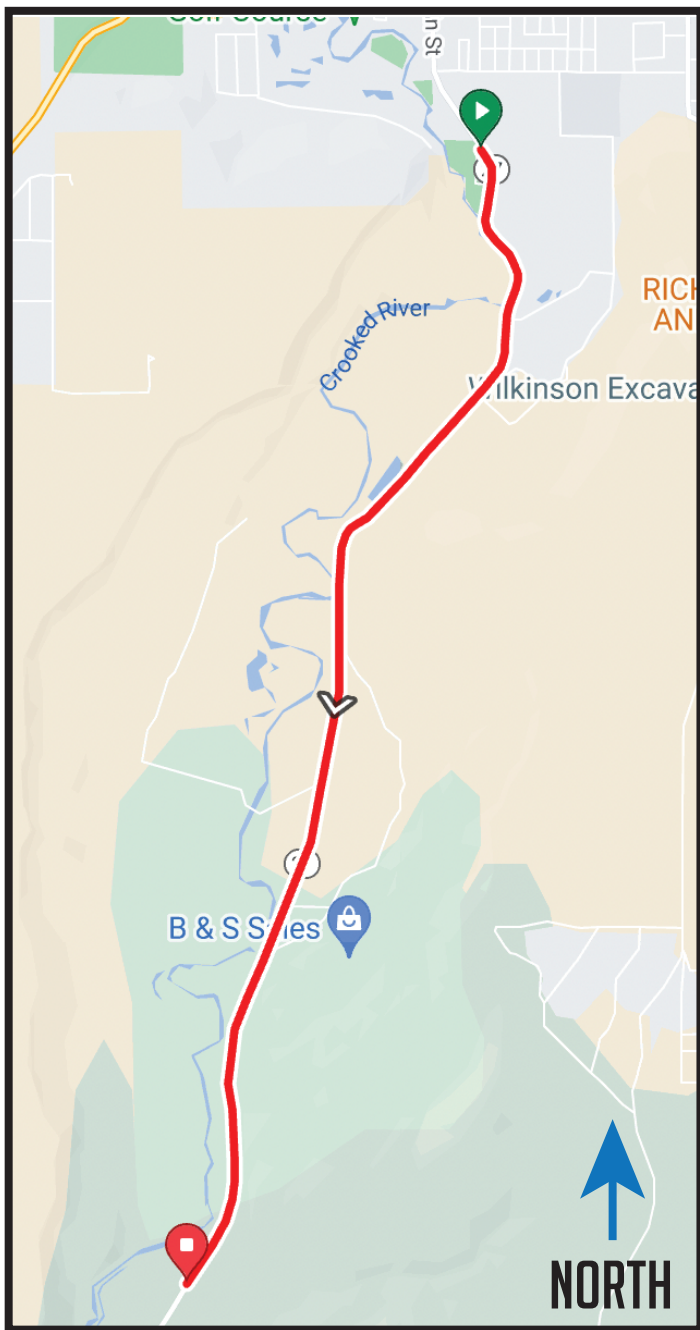

LEG 5

4.85 MI

MODERATE

EXCHANGE 5 ADDRESS: No Address- Use GPS Coordinates

EXCHANGE 5 GPS: 44.225946, -120.866301

THIS IS THE FIRST LEG OF THE HIGH DESERT WALK RELAY! THE WALK RELAY STARTS AT EXCHANGE 4.

DIRECTIONS

0.0 Continue STRAIGHT

4.9 Exchange 5

Scan for Ride With GPS Map

Total Elevation Gain: 145

Total Elevation Loss: -84

Net Elevation: +61